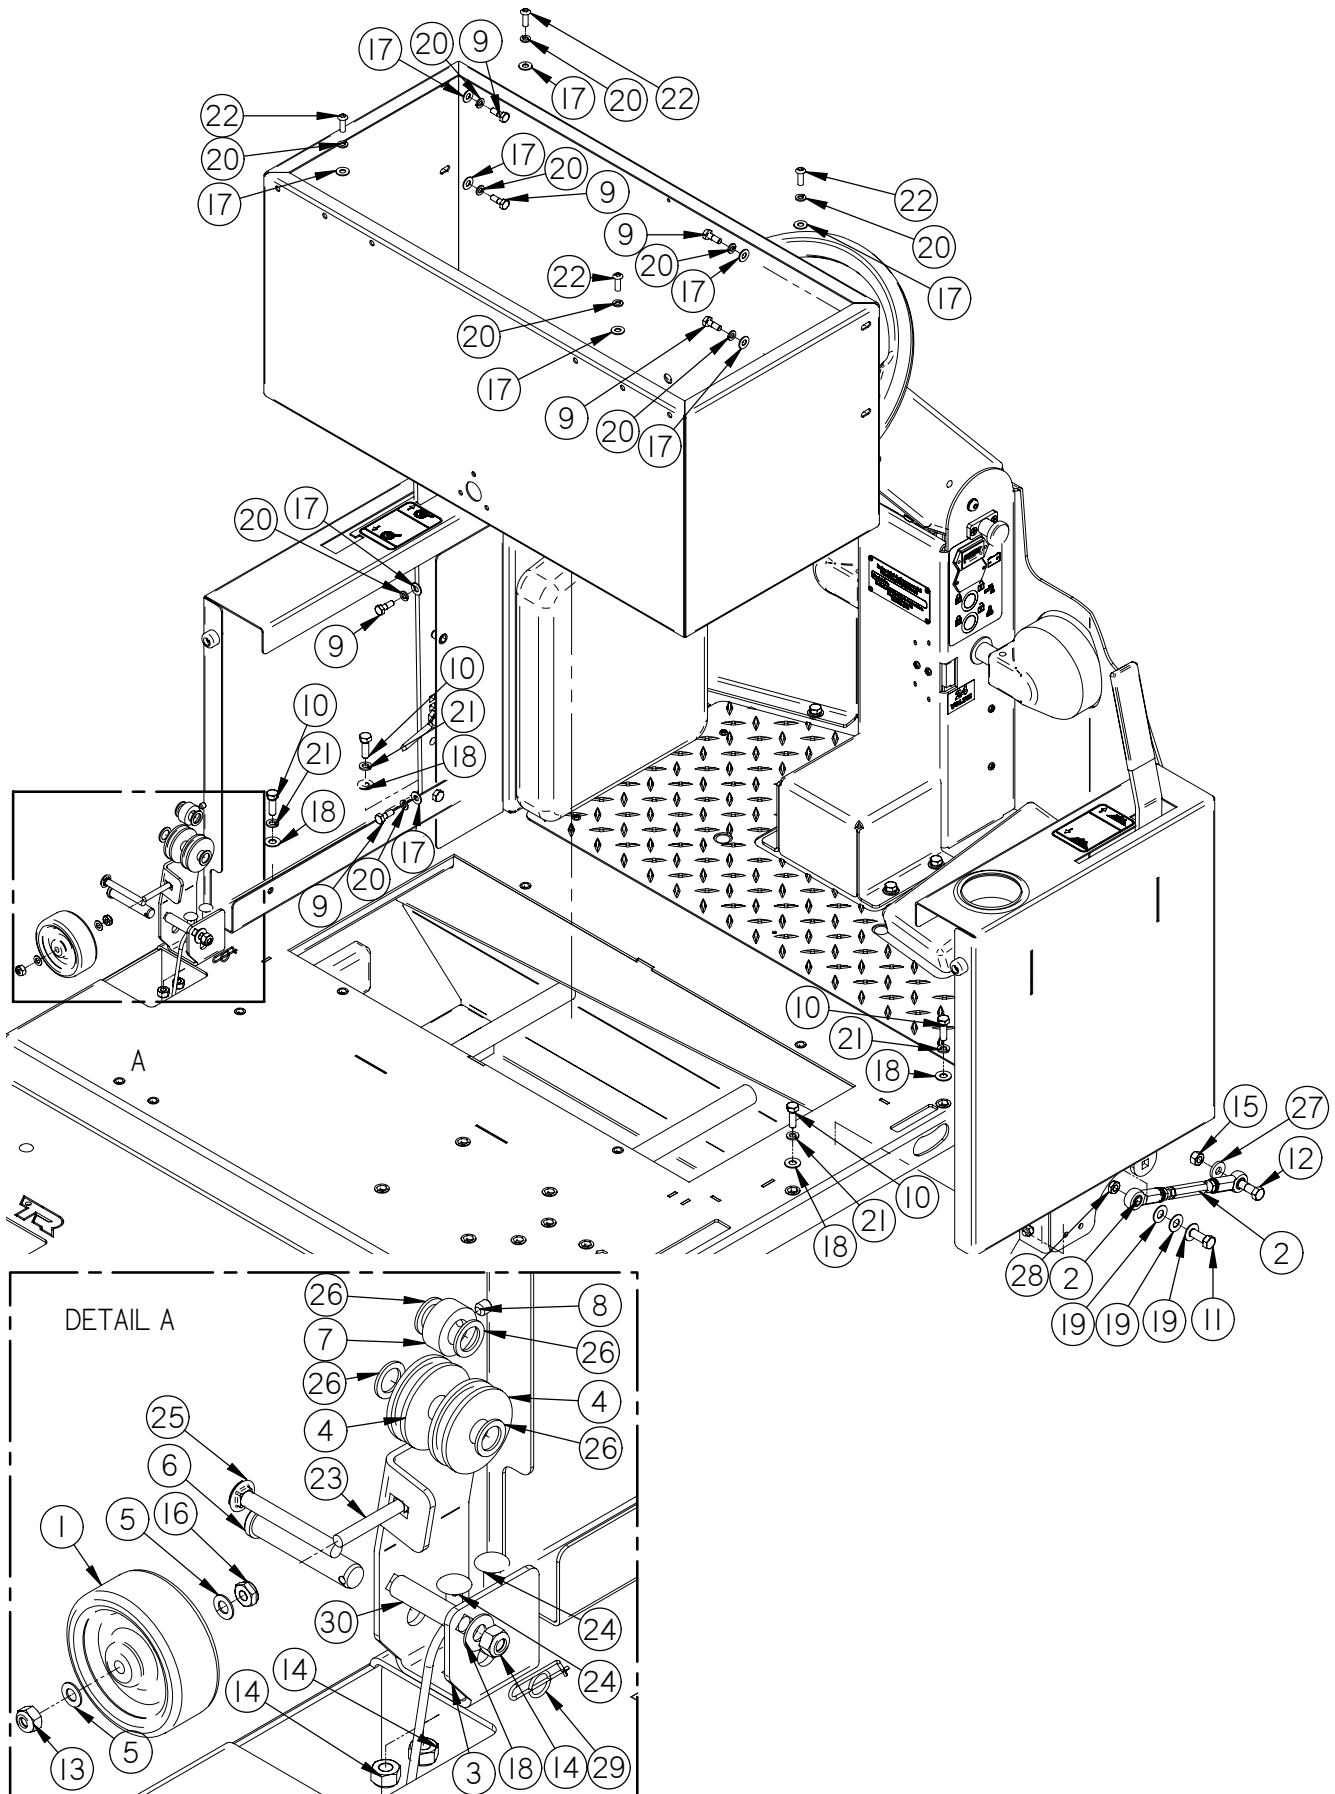

Filter Box and Panels

Item	Part No.	Part Description	Qty.
1	21-7600	SIDE WHEEL (GREY)	1
2	253-8440	ADJUSTABLE LATERAL ARM	1
3	349-1140	MAINBROOM PULLEY BRACKET	1
4	349-7721	PULLEY, NYLON	2
5	H-00282	FW 1/4" NYLON	2
6	H-0156773	CLEVIS PIN, 1/2" X 2-1/2"	1
7	H-03660	.1/2" ID X 7/16" LG SETSCREW SHAFT COLLAR	1
8	H-25379	SETSCREW, KCP, 1/4"-20 X 1/4"	1
9	H-70003	HCS 1/4"-20 X 3/4" SS	6
10	H-70055	HCS 5/16"- 18 X 1" SS	4
11	H-70105	HCS 3/8"- 16 X 1" SS	1
12	H-70109	HCS 3/8"- 16 X 1-1/2" SS	1
13	H-70860	NYLOK 1/4"- 20 SS	1
14	H-70861	NYLOK 5/16" - 18 SS	3
15	H-70862	NYLOK 3/8"-16 SS	1
16	H-70925	KN 1/4-20 S/S	1
17	H-71013	FW 1/4 ID X 5/8 OD SS	10
18	H-71015	FW 5/16 ID X 3/4 OD SS	5
19	H-71017	FW 3/8 ID X 7/8 OD SS	3
20	H-71063	LW 1/4" SS	10
21	H-71065	LW 5/16" SS	4
22	H-73754	BHSCS 1/4 - 20 X 3/4" SS	4
23	H-74396	CB 1/4"- 20 X 1-3/4" SS	1
24	H-74429	CB 5/16"- 18 X 3/4" SS	2
25	H-74434	CB 5/16"- 18 X 2.5" SS	1
26	H-76065	FW 1/2" NYLON	4
27	H-98025	FW 3/8" GRADE 8	1
28	H-NJ06C	JNYL 3/8- 16 SS	1
29	H-RUE22	1/2" RUE RING COTTER	1
30	T-031B0175	CABLE GUIDE	1