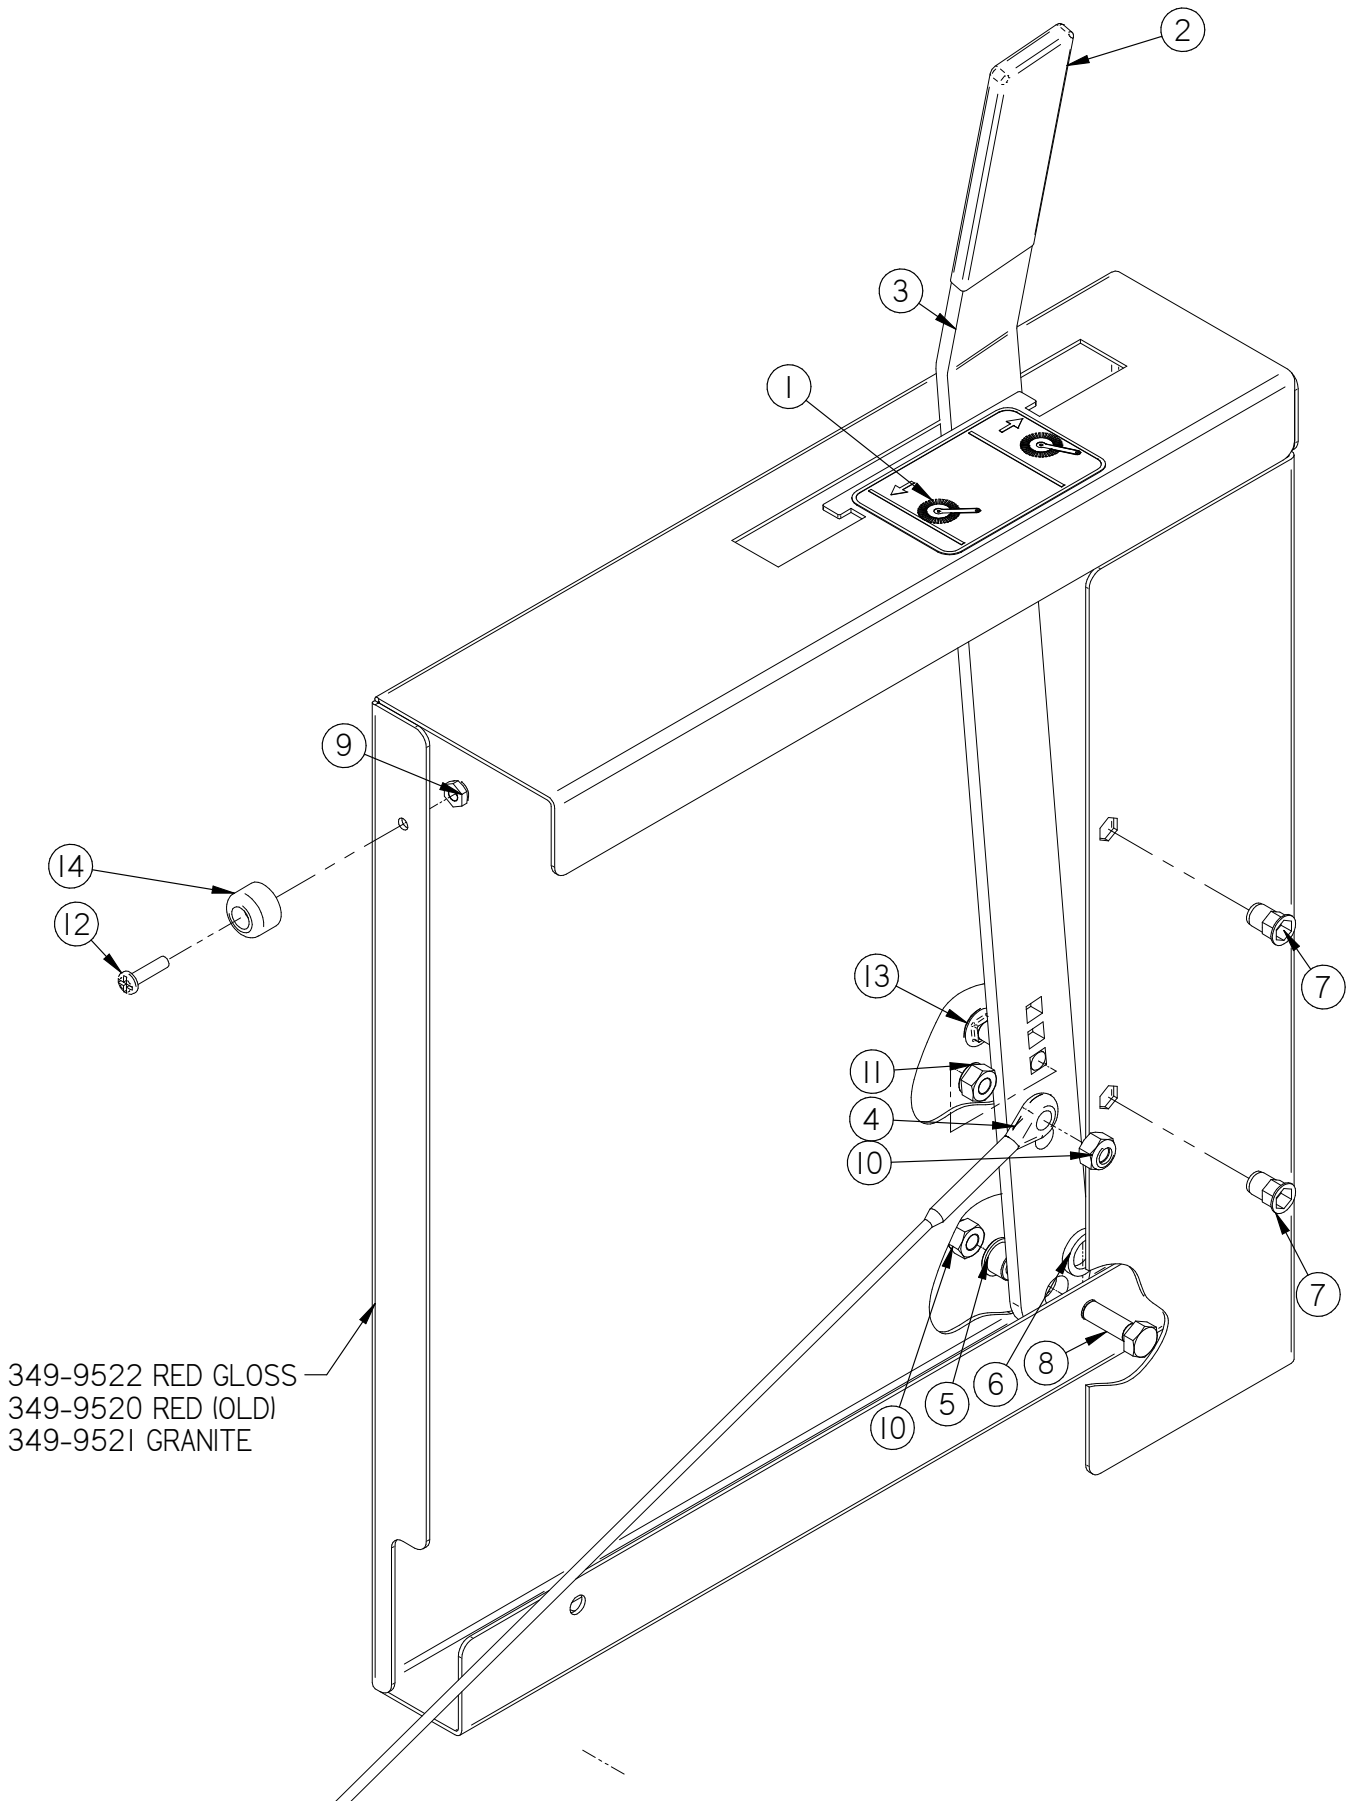

Main Broom Panel

Item	Part No.	Part Description	Qty.
1	349-1501	MAIN BROOM STICKER	1
2	349-4480	LIFT ARM GRIP	1
3	349-4510	MAIN BROOM LIFT LEVER	1
4	349-7890	MAIN BROOM CABLE	1
5	370-1245	BUSHING	1
6	H-01320	FW 1/2" ID X 1/8" THICK NYLON	1
7	H-250HCN	HCN 1/4"-20	2
8	H-70055	HCS 5/16"- 18 X 1" SS	1
9	H-70858	NYLOK #10-32 SS	1
10	H-70861	NYLOK 5/16" - 18 SS	2
11	H-70926	KN 15/16-18 S/S	1
12	H-72534	PPH #10-32 X 3/4" S/S	1
13	H-74431	CB 5/16"- 18 X 1-1/4" SS	1
14	H-9540	RUBBER BUMPER, 25/32"	1