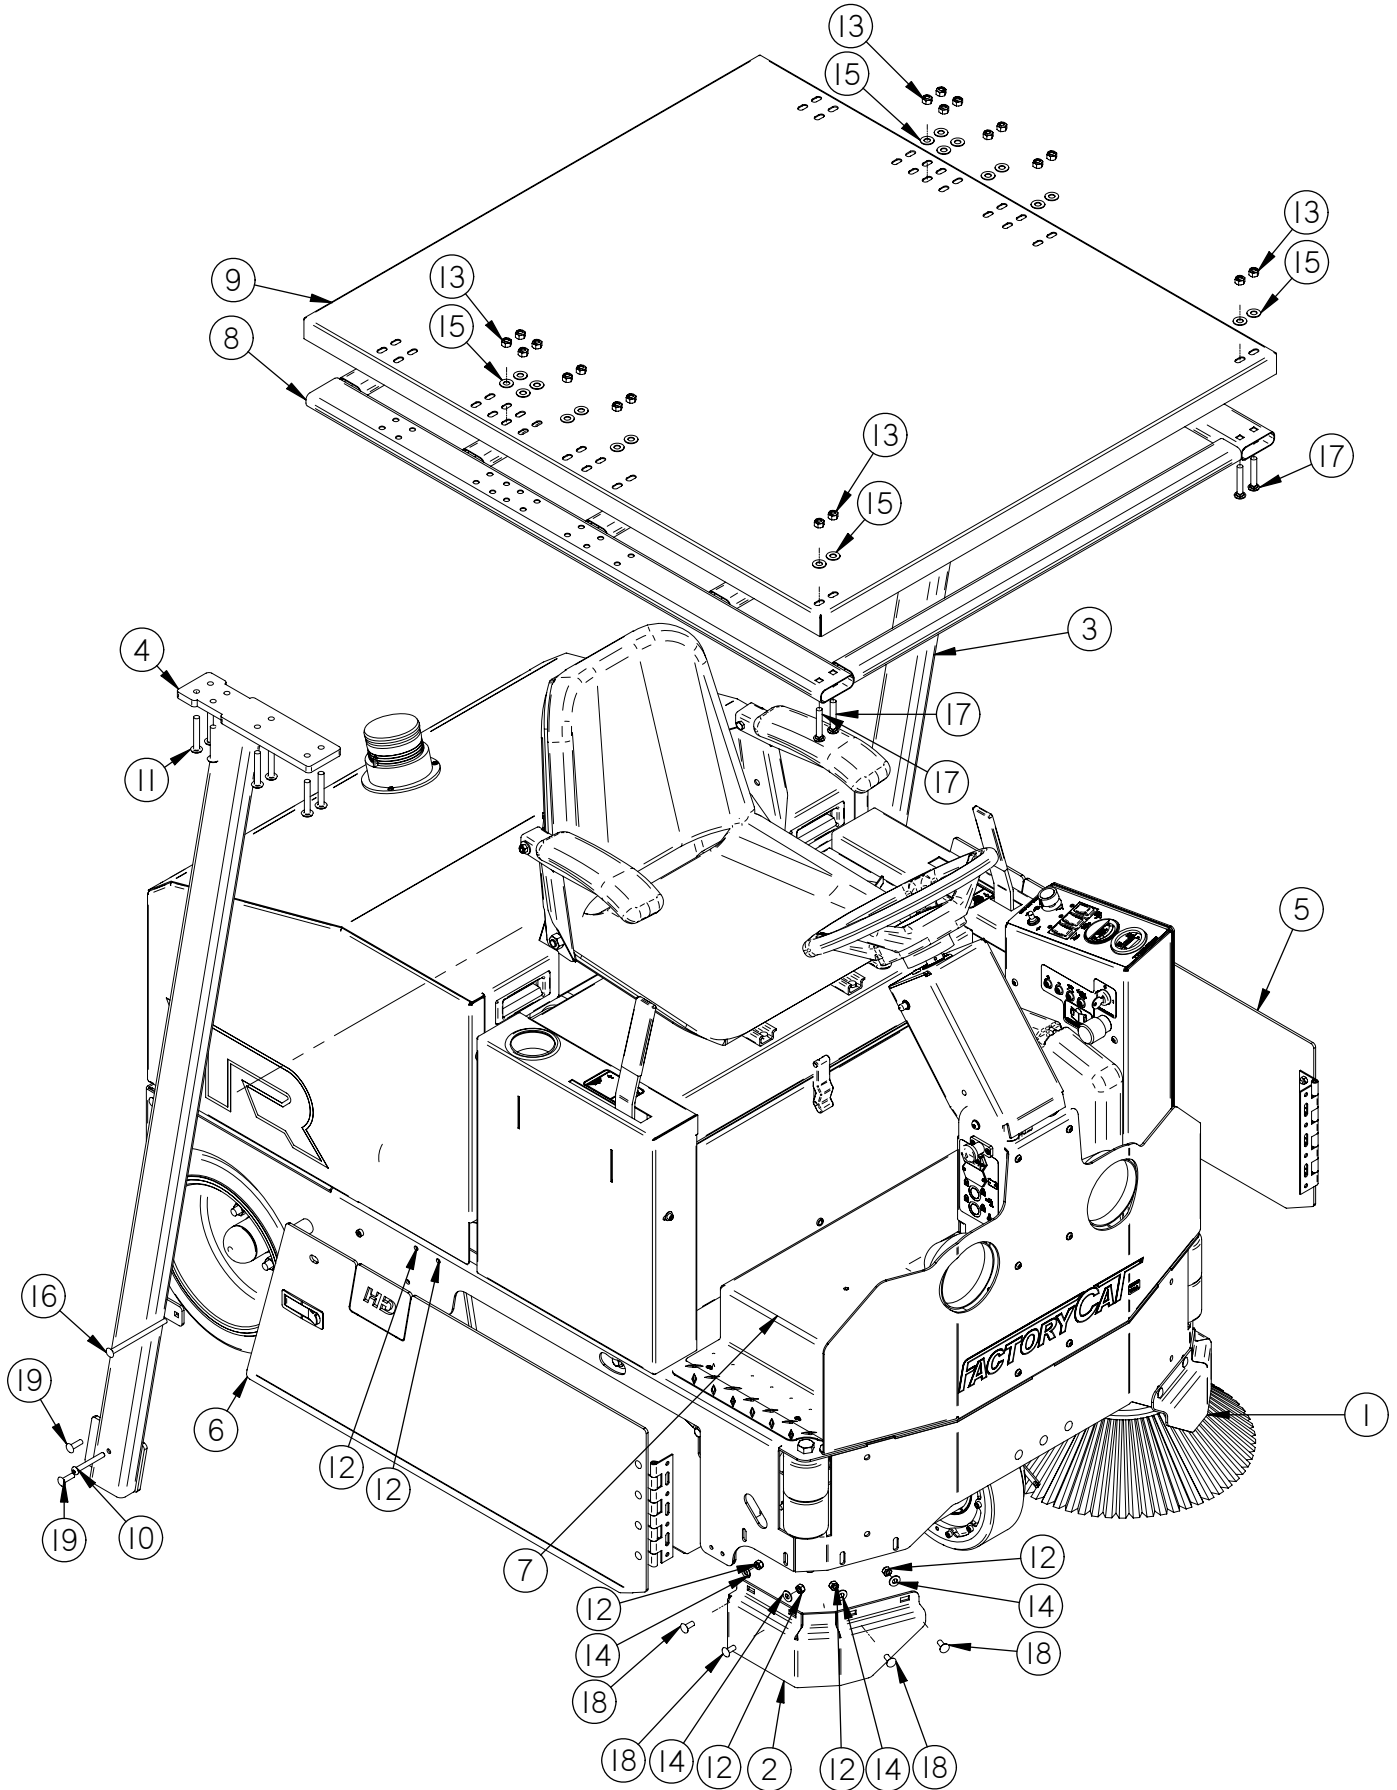

Options

Item	Part No.	Part Description	Qty.
1	349-1115	FRONT GUARD - LH	1
2	349-1116	FRONT GUARD - RH	1
3	349-1701	TR OVERHEAD GUARD SUPPORT (LH)	1
4	349-1702	TR OVERHEAD GUARD SUPPORT (RH)	1
5	349-9505	LEFT SIDE HD DOOR	1
6	349-9506	RIGHT SIDE HD DOOR	1
7	370-1611	RAISED FLOOR	1
8	370-1703	ROOF SUPPORT	1
9	370-1704	OVERHEAD GUARD ROOF	1
10	H-0171292	BHSCS 5/16-18 X 2.5	2
11	H-0171297	BHSCS 3/8"- 16 X 2-1/2" S/S	16
12	H-70861	NYLOK 5/16" - 18 SS	14
13	H-70862	NYLOK 3/8"-16 SS	20
14	H-71015	FW 5/16 ID X 3/4 OD SS	8
15	H-71017	FW 3/8 ID X 7/8 OD SS	20
16	H-74404	CB 5/16"- 18 X 5.0" SS	2
17	H-74416	CB 3/8"- 16 X 2-1/4" SS	4
18	H-74429	CB 5/16"- 18 X 3/4" SS	8
19	H-74430	CB 5/16"- 18 X 1" SS	4