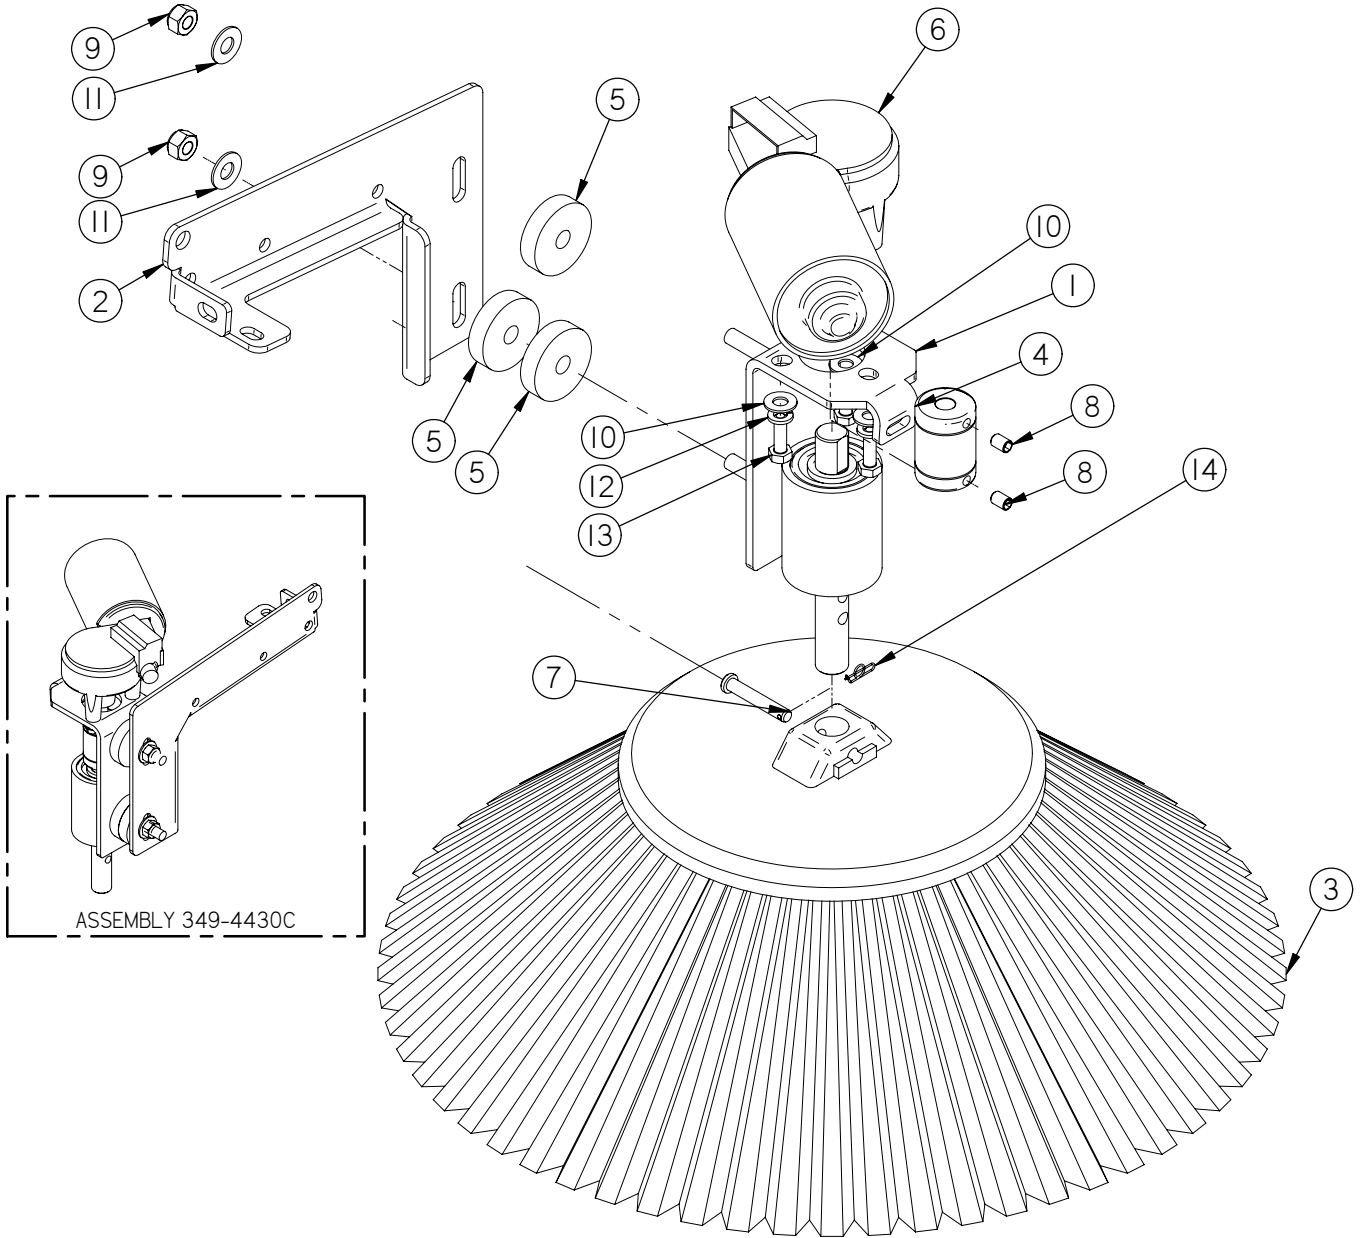

10" Front Drive Standard

12" Front Drive Optional

Front Wheel

10" Front Drive

Item	Part No.	Part Description	Qty.
1	250-7120	STEERING SHAFT, LOWER	1
2	250-7314	60 TOOTH STEERING SPROCKET	1
3	250-7326	PIVOT PLATE	1
4	250-7327	STEERING CHAIN	1
5	250-7328	WIRE GUIDE	1
6	250-7332	STEERING SHAFT	1
7	290-1218	SPACER 7/8" OD. X 3/4" ID X 1/4" LG	1
8	37-7317	TAPERED ROLLER BEARING	2
9	37-7318	BEARING CAP	2
10	37-7319	STEERING SHAFT SEAL	2
11	37-7320	PRE LOAD SLEEVE	1
12	37-7321	SLOTTED NUT, 2.0 - 12	1
13	5-826	10 TOOTH SPROCKET	1
14	5-831	MASTER LINK	1
15	8-723	BEARING BLOCK	1
16	8-723B	BEARING	2
17	H-0171004	JNYL 3/8- 24 SS	2
18	H-0172951	HCS 3/8"- 24 X 2-1/2" SS FULL THREADED	2
19	H-25379	SETScrew, KCP, 1/4"-20 X 1/4"	2
20	H-33376	SET SCREW SHAFT COLLAR, 3/4" ID X 9/16 LG	1
21	H-68013	SNAPRING 5/8"	1
22	H-70003	HCS 1/4"-20 X 3/4" SS	1
23	H-70103	HCS 3/8"-16 X 3/4" SS	2
24	H-70105	HCS 3/8"- 16 X 1" SS	4
25	H-70710	HN 1/4"- 20 SS	1
26	H-70712	HN 3/8"-16 SS	2
27	H-70732	HN 3/8"- 24 SS	1
28	H-71013	FW 1/4 ID X 5/8 OD SS	4
29	H-71017	FW 3/8 ID X 7/8 OD SS	6
30	H-71063	LW 1/4" SS	5
31	H-71067	LW 3/8" SS	6
32	H-72949	HCS 3/8"- 24 X 2" SS FULL THREADED	5
33	H-73754	BHSCS 1/4 - 20 X 3/4" SS	4
34	H-81983	5/16" X 1/4" KURL SET SCREW	1
35	H-K1432	3/16" X 1/2" KEY	1
36	M-938IT24	S-HOOK	1
37	T-050B0025	5/16 ID x 1/4" LG BLACK HOSE	1

Item	Part No.	Part Description	Qty.
1	290-8750B	MOTOR MOUNT ASSEMBLY	1
2	349-4430	SIDE BROOM LIFT ARM, LH	1
3	4-402	SIDE BROOM POLYPROPYLENE	1
4	4-444	BROOM SAFETY DRIVE CPLG	1
5	4-446	GROMMET-3/8 ID X 1-1/2 OD X .375	3
6	8-220	SIDE BROOM MOTOR	1
7	H-0156730	1/4" X 1 1/2" CLEVIS PIN	1
8	H-25381	1/4"-20 X 3/8" KURL SET SCREW	2
9	H-70861	NYLOK 5/16" - 18 SS	2
10	H-71013	FW 1/4 ID X 5/8 OD SS	3
11	H-71015	FW 5/16 ID X 3/4 OD SS	2
12	H-71063	LW 1/4" SS	3
13	H-M82550	HCS M6-1.0 X 20 SS	3
14	H-RUE8	RUE RING COTTER	1