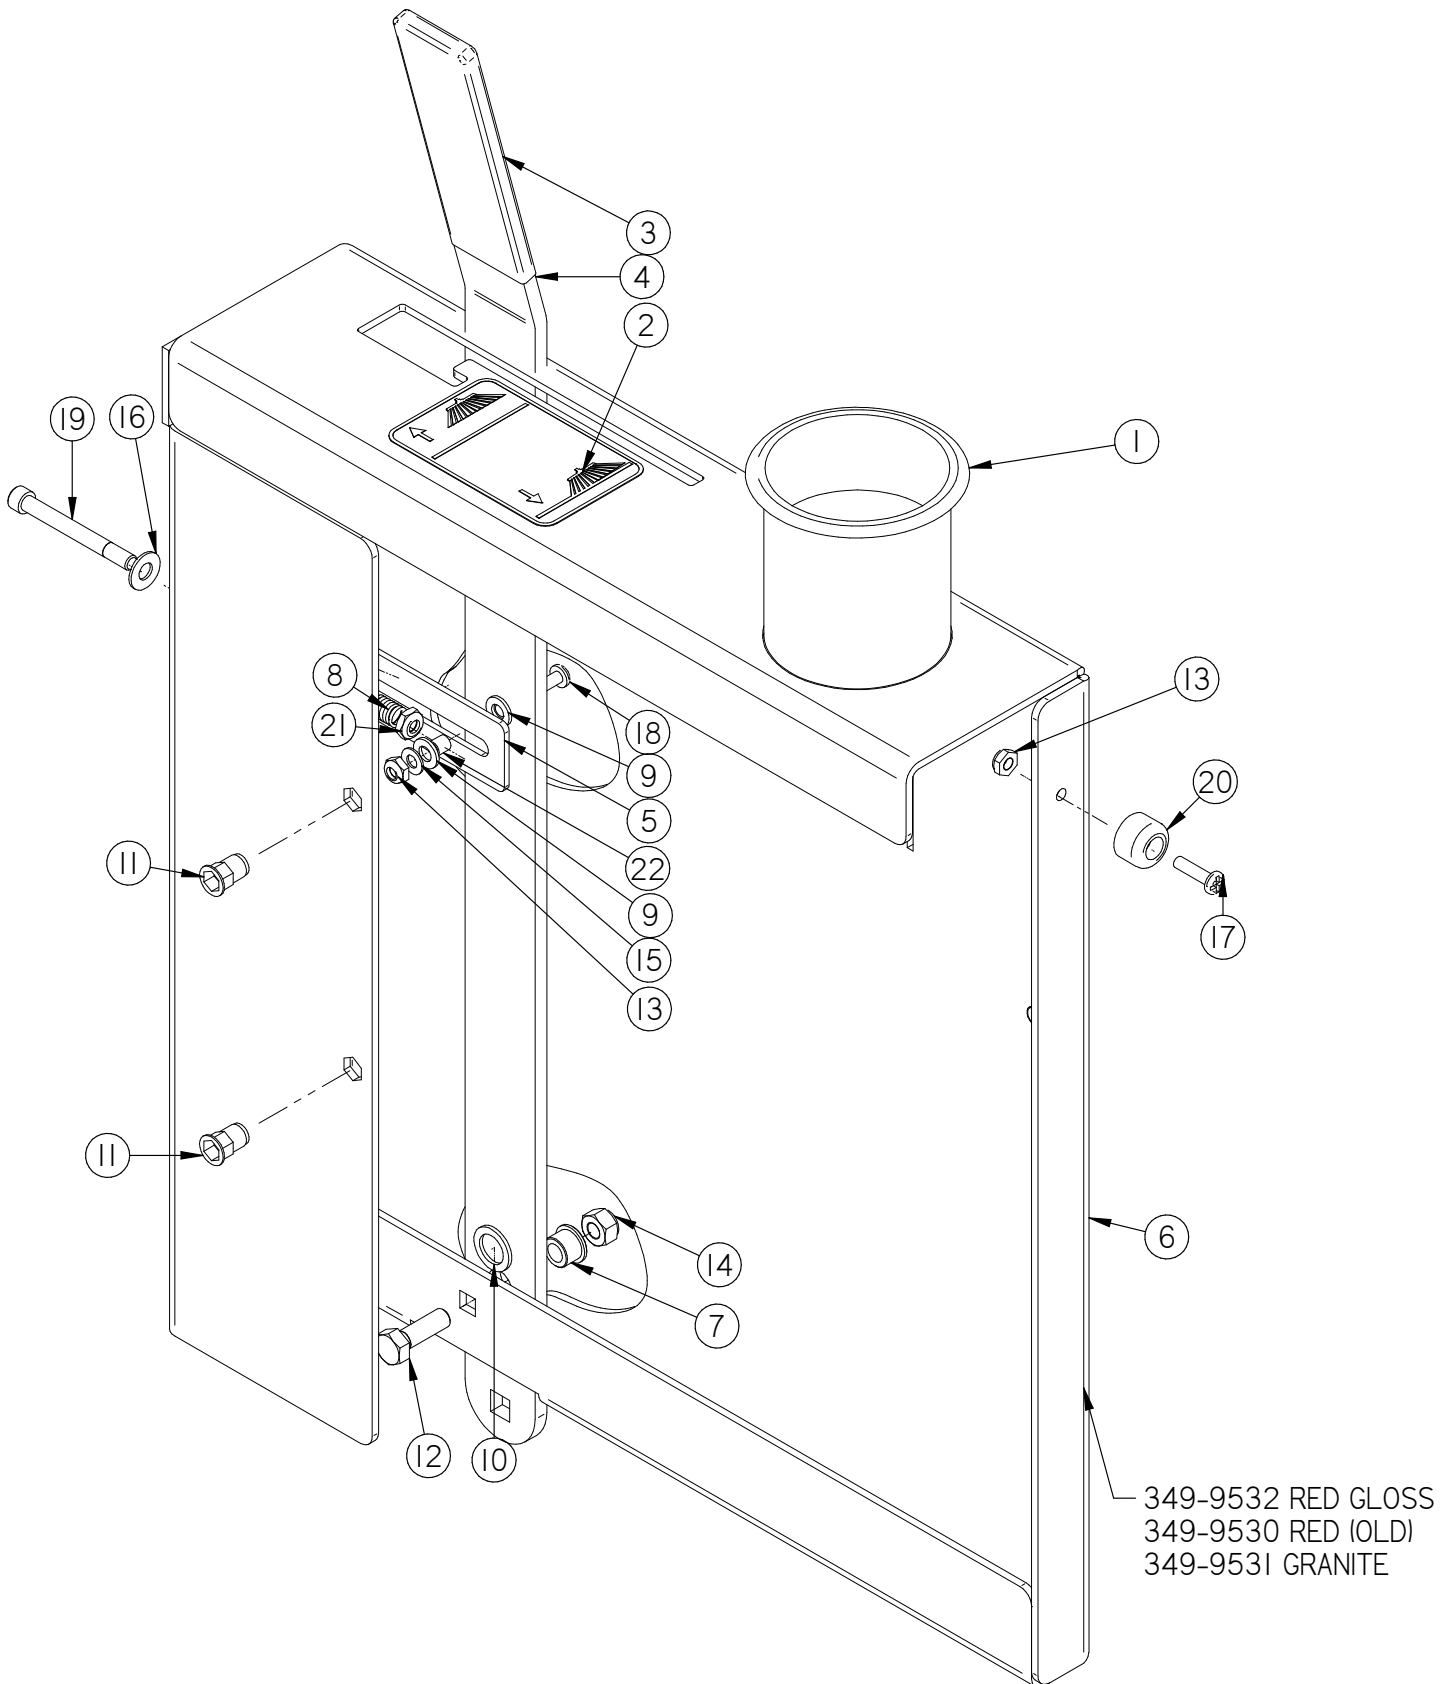

Side Broom Panel

Item	Part No.	Part Description	Qty.
1	349-0014	CUP HOLDER	1
2	349-1502	SIDE BROOM STICKER	1
3	349-4480	LIFT ARM GRIP	1
4	349-4610	LEVER, SIDE BROOM	1
5	349-4650	SIDE BROOM ADJ. PLATE	1
6	349-9530	SIDE BROOM LIFT LEVER PANEL	1
7	370-1245	BUSHING	1
8	8-466	SPRING	1
9	H-00283	FW 1/4" NYLON	2
10	H-05337	FW 1/2" ID X 1/16" THICK NYLON	1
11	H-250HCN	HCN 1/4"-20	2
12	H-70055	HCS 5/16"- 18 X 1" SS	1
13	H-70858	NYLOK #10-32 SS	2
14	H-70861	NYLOK 5/16" - 18 SS	1
15	H-71009	FW #10 SS	1
16	H-71013	FW 1/4 ID X 5/8 OD SS	1
17	H-72534	PPH #10-32 X 3/4" S/S	1
18	H-72536	PPH #10-32 X 1" S/S	1
19	H-73467	SHCS 1/4-20 X 2.25 SS	1
20	H-9540	RUBBER BUMPER, 25/32"	1
21	H-NJ04C	JNYL 1/4" - 20 SS	1
22	M-639IK122	.25 OD X .1875 ID X .25 LG SLEEVE	1