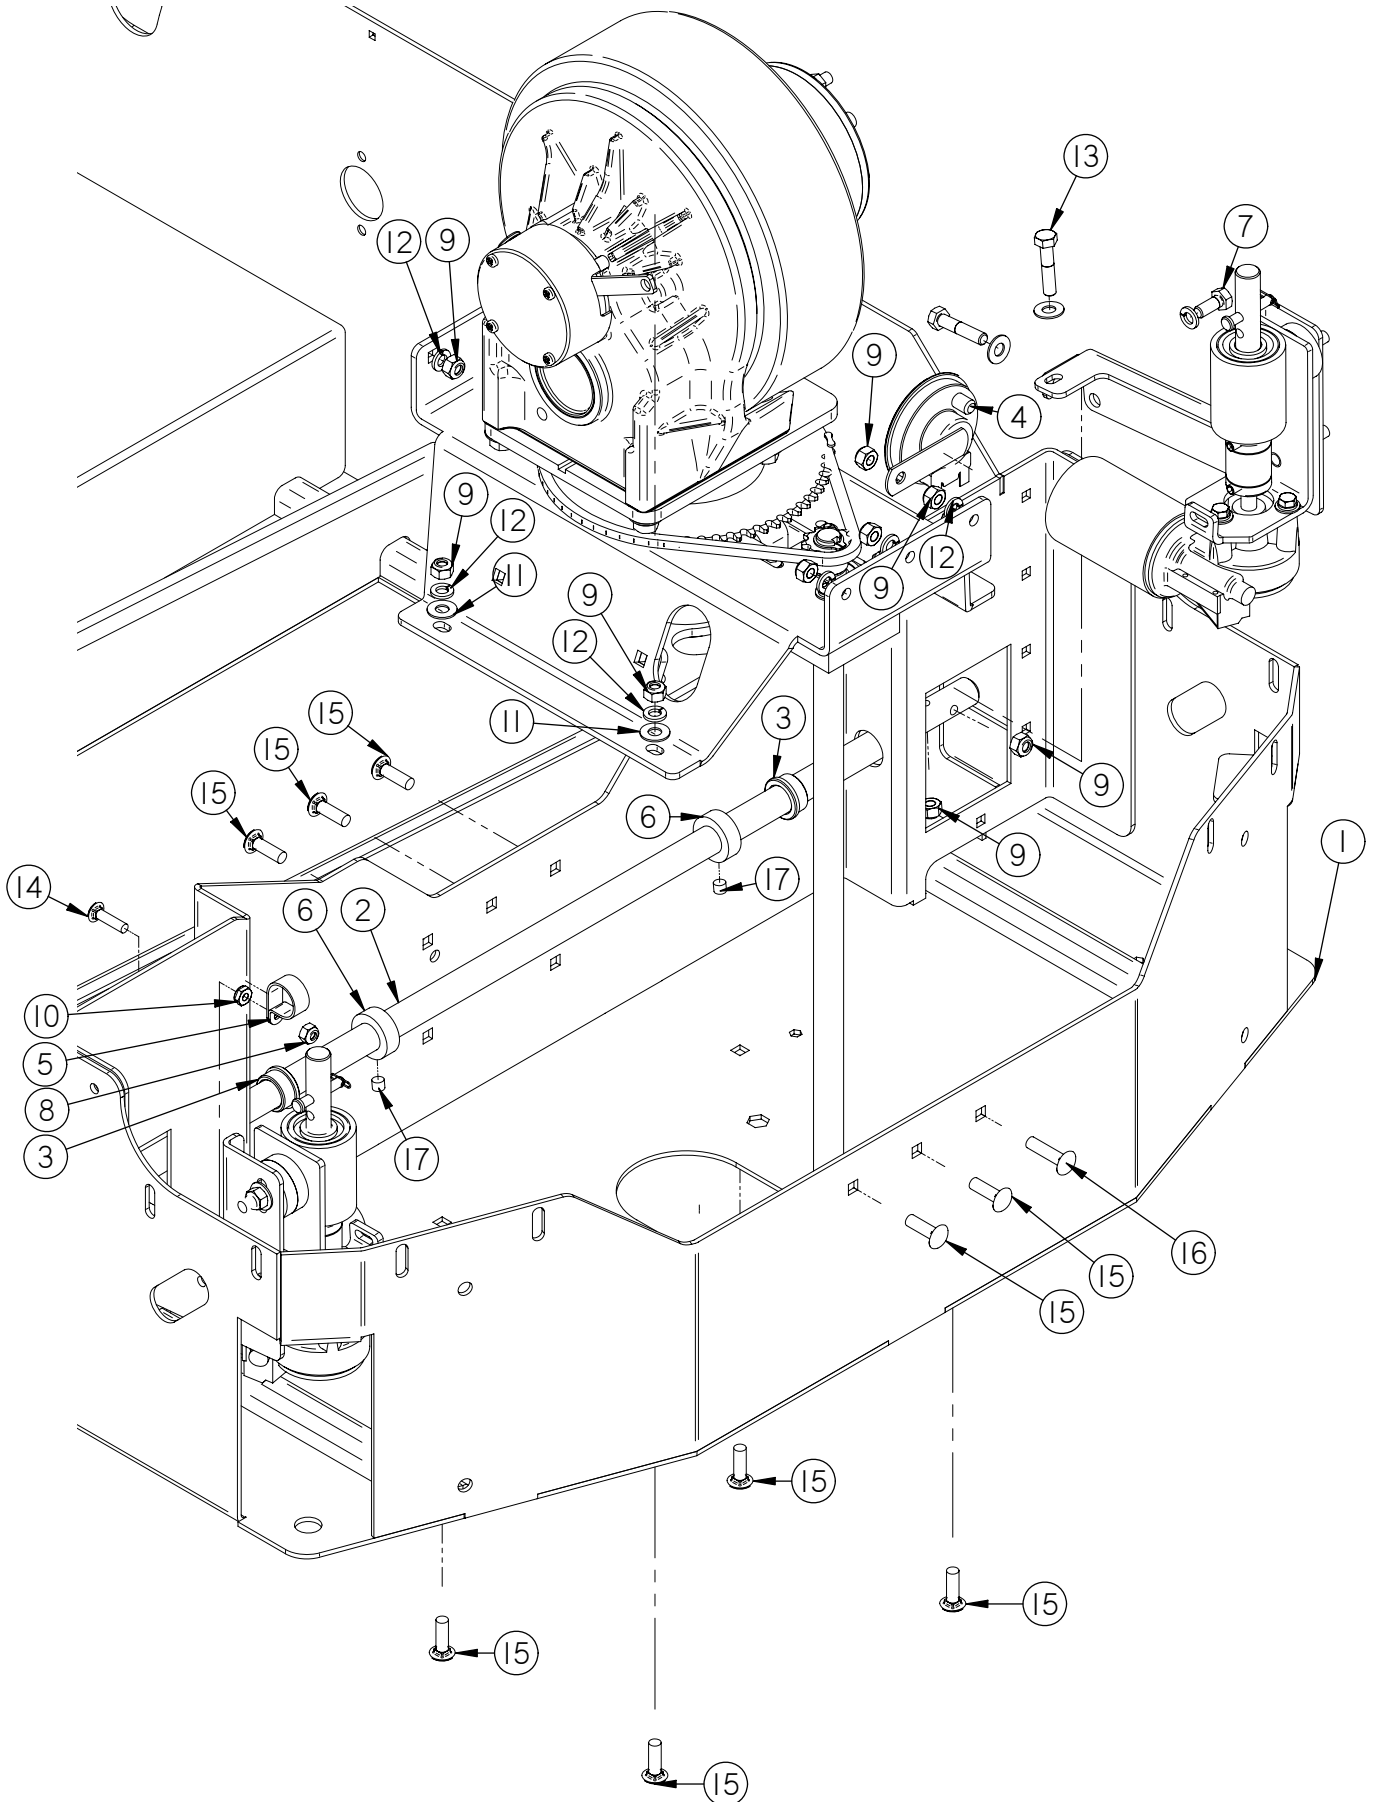

Front Wheel and Side Brooms

Front Wheel and Side Brooms

Item	Part No.	Part Description	Qty.
1	349-1100	MAIN FRAME	1
2	349-4620	SIDE BROOM SUSPENSION AXLE SHAFT	1
3	4-4230	3/4" X 1" X 1/2" FLG BEARING	2
4	8-294	HORN	1
5	H-0127296	LOOP CLAMP, 1.0"	1
6	H-33376	SET SCREW SHAFT COLLAR, 3/4" ID X 9/16 LG	2
7	H-70053	HCS 5/16"- 18 X 3/4" SS	2
8	H-70860	NYLOK 1/4"- 20 SS	1
9	H-70861	NYLOK 5/16" - 18 SS	15
10	H-70925	KN 1/4-20 S/S	1
11	H-71015	FW 5/16 ID X 3/4 OD SS	8
12	H-71065	LW 5/16" SS	12
13	H-71180	HCS 5/16"- 18 X 1-1/2" FULLY THREADED	4
14	H-74420	CB 1/4"- 20 X 1.0" SS	1
15	H-74430	CB 5/16"- 18 X 1" SS	9
16	H-74431	CB 5/16"- 18 X 1-1/4" SS	1
17	H-81983	5/16" X 1/4" KURL SET SCREW	2