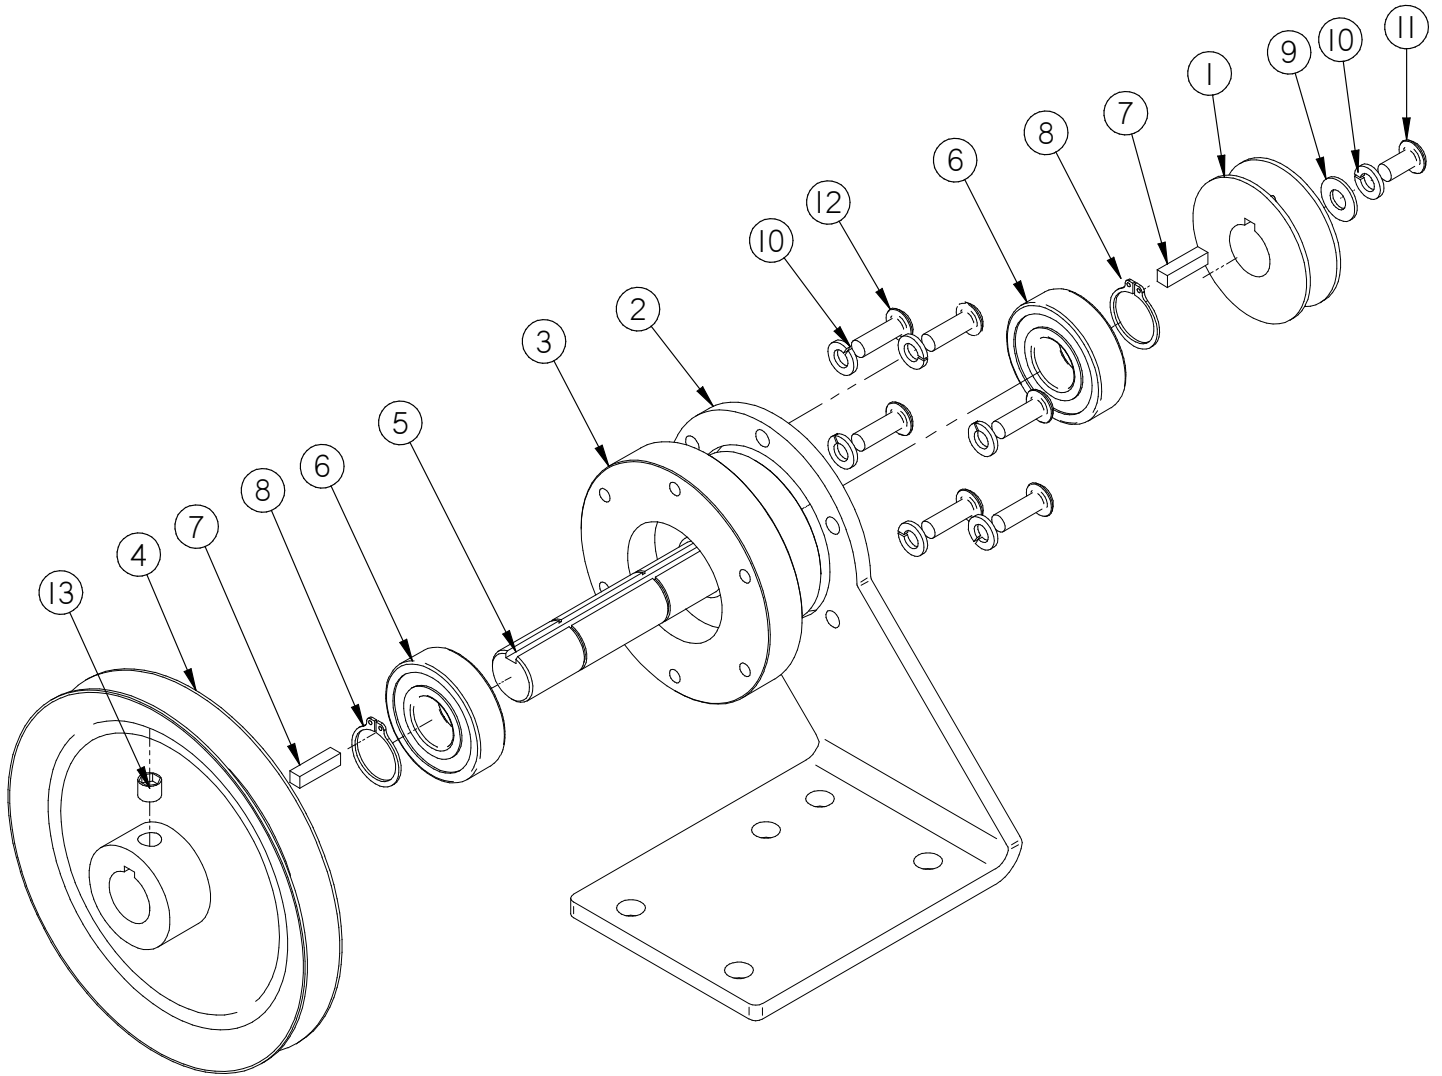

Jackshaft

Item	Part No.	Part Description	Qty.
1	349-3200	BROOM DRIVE PULLEY	1
2	349-6280	JACKSHAFT PLATE	1
3	349-6281	JACKSHAFT COLLAR	1
4	4-312	TRANS INPUT PULLEY	1
5	8-641	JACKSHAFT SHAFT	1
6	8-723B	BEARING	2
7	H-0953152	3/16" X 3/4" KEY	2
8	H-68015	SNAPRING 3/4"	2
9	H-71013	FW 1/4 ID X 5/8 OD SS	1
10	H-71063	LW 1/4" SS	7
11	H-73752	BHSCS 1/4 - 20 X 1/2" SS	1
12	H-73754	BHSCS 1/4 - 20 X 3/4" SS	6
13	H-81983	5/16" X 1/4" KURL SET SCREW	1