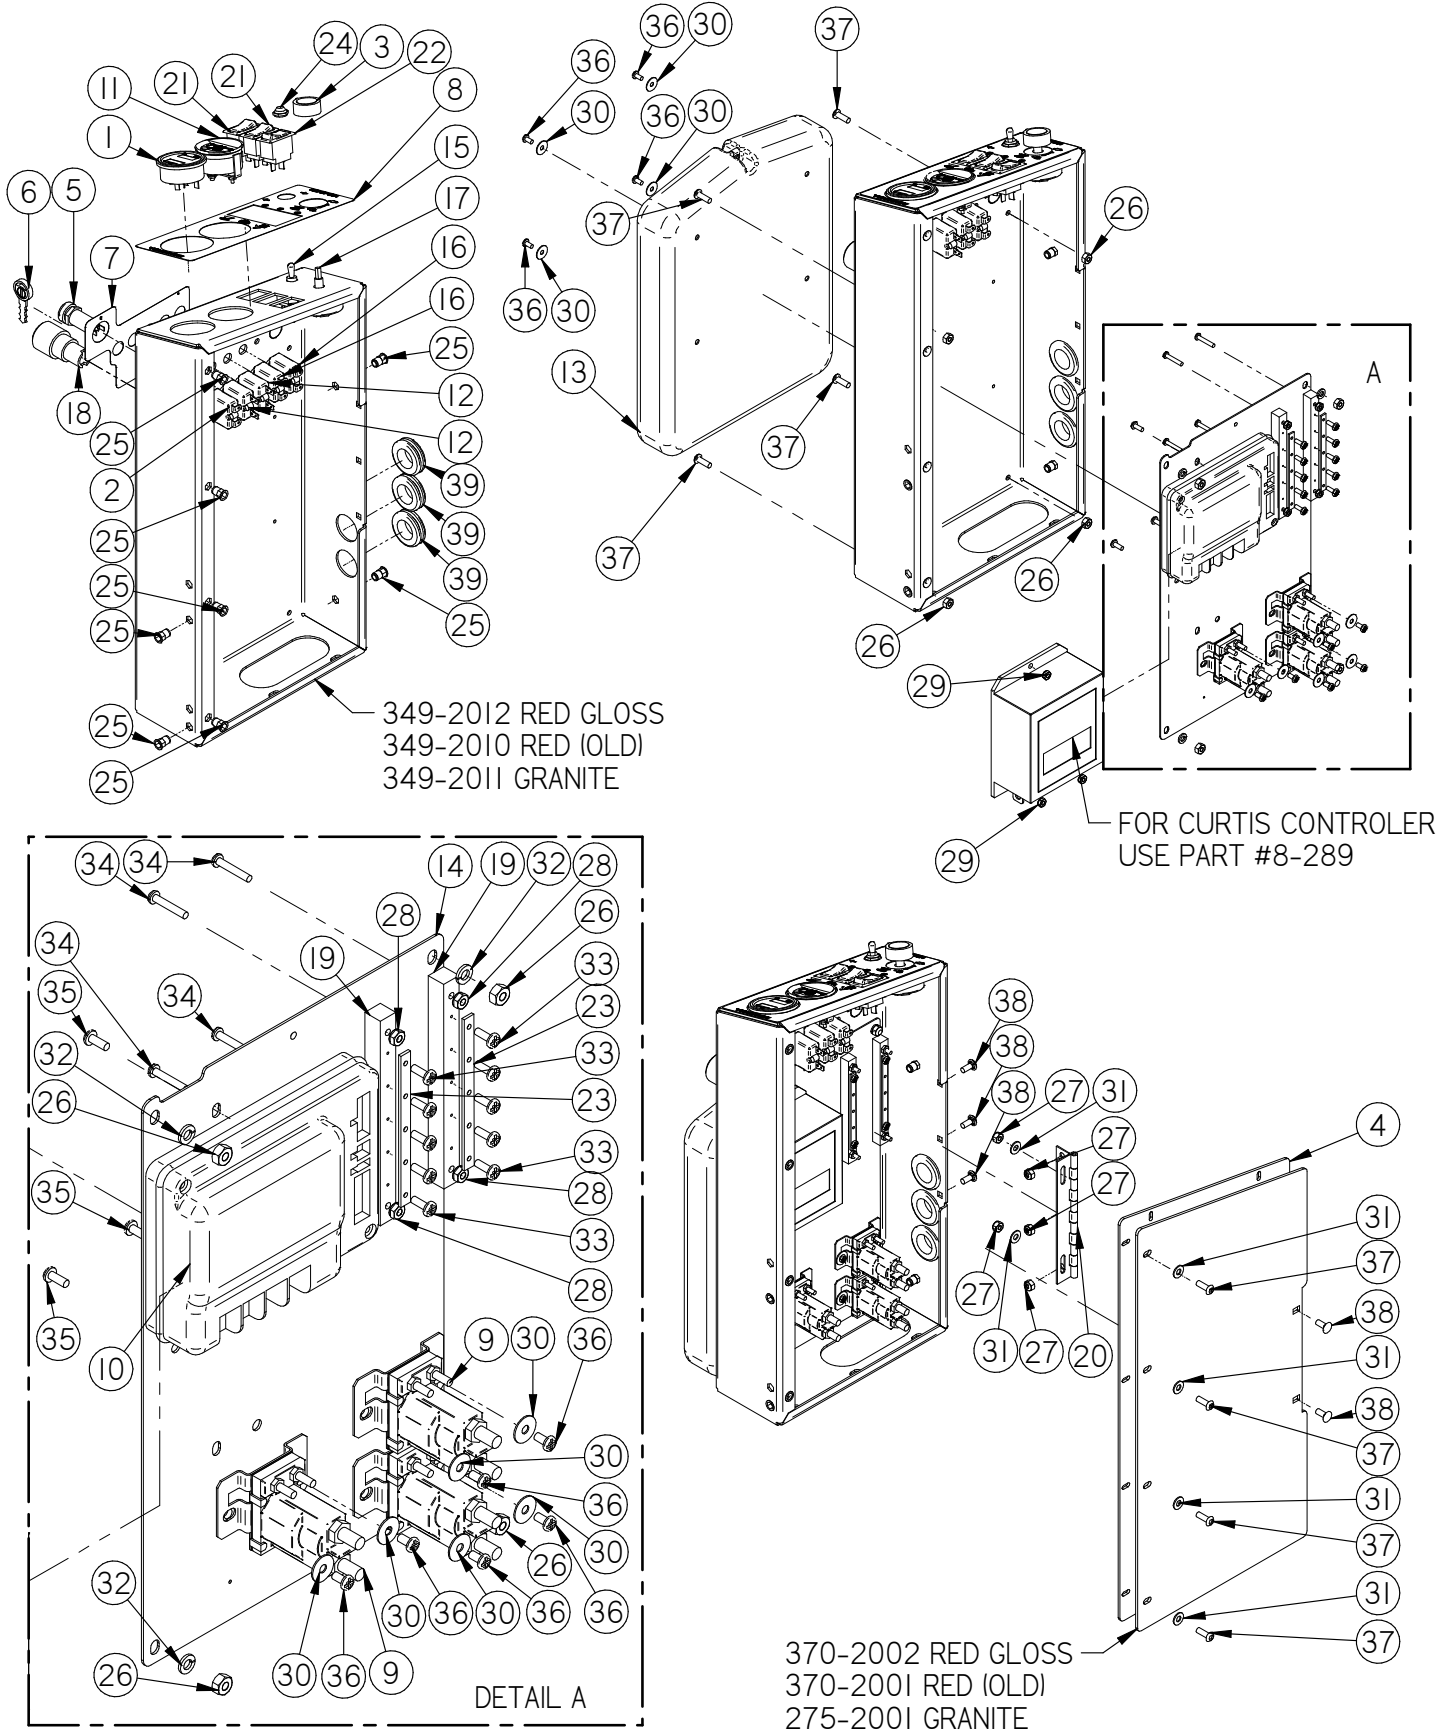

Central Command

Item	Part No.	Part Description	Qty.
1	190-4855	24V BATTERY AND HOUR METER	1
2	190-9609	FUSE, RESETTABLE, 40 AMP	1
3	21-4520	SPEED CONTROL KNOB, RED	1
4	290-2004	ACCESS COVER GASKET	1
5	290-234	KEY SWITCH (WITH KEY)	1
6	290-234A	KEY SET (REPLACE)	1
7	349-1500	CONTROL PANEL STICKER, FRONT	1
8	349-2013	CONTROL PANEL STICKER, TOP	1
9	349-2331	RELAY, 24V, SMALL W/FLAT MTG PLATE	3
10	349-2899	IDRIVE 24V 140 AMP CONTROLLER	1
11	349-4852	BROOM PRESSURE GAUGE, 40 AMP	1
12	349-9604	FUSE, RESETTABLE, 4 AMP, 50V DC MAX	2
13	370-0002	OPERATORS MANUAL HOLDER	1
14	370-2006	HARDWARE PANEL	1
15	370-8210	SWITCH, TOGGLE, ON/ON (DPDT)	1
16	390-9615	FUSE, RESETTABLE, 15 AMP, 50V DC MAX	2
17	4-451	RHEOSTAT, 2.5 AMP	1
18	5-300	EMERGENCY SHUT OFF	1
19	7-287	BUSS BAR UHMW	2
20	8-180	HINGE, 6-7/8" S/S	1
21	8-231	SWITCH, ON-OFF ROCKER SPST	2
22	8-233	OFF-MOM SPST	1
23	E-5HBB	5 HOLE BUSS BAR	2
24	H-11196	PROTECTIVE BOOT, TOGGLE SWITCH, (RED)	1
25	H-250HCN	HCN 1/4"-20	8
26	H-70710	HN 1/4"- 20 SS	8
27	H-70860	NYLOK 1/4"- 20 SS	5
28	H-70922	KN #8-32	4
29	H-70923	KN #10-32 SS	3
30	H-71010	FW #10 ID X 11/16 OD SS	10
31	H-71013	FW 1/4 ID X 5/8 OD SS	6
32	H-71063	LW 1/4" SS	4
33	H-72398	PPH #8-32 X 1/2" S/S	10
34	H-72418	PPH #8-32 X 1" S/S	4
35	H-72515	PPH #10-32 X 1/2" S/S	3
36	H-73742	PPH #10-32 X 3/8" S/S	10
37	H-73754	BHSCS 1/4 - 20 X 3/4" SS	8
38	H-74418	CB 1/4"- 20 X 5/8" S/S	5
39	H-9307K74	GROMMET, 1" ID X 1-3/4" OD BUNA-N	3