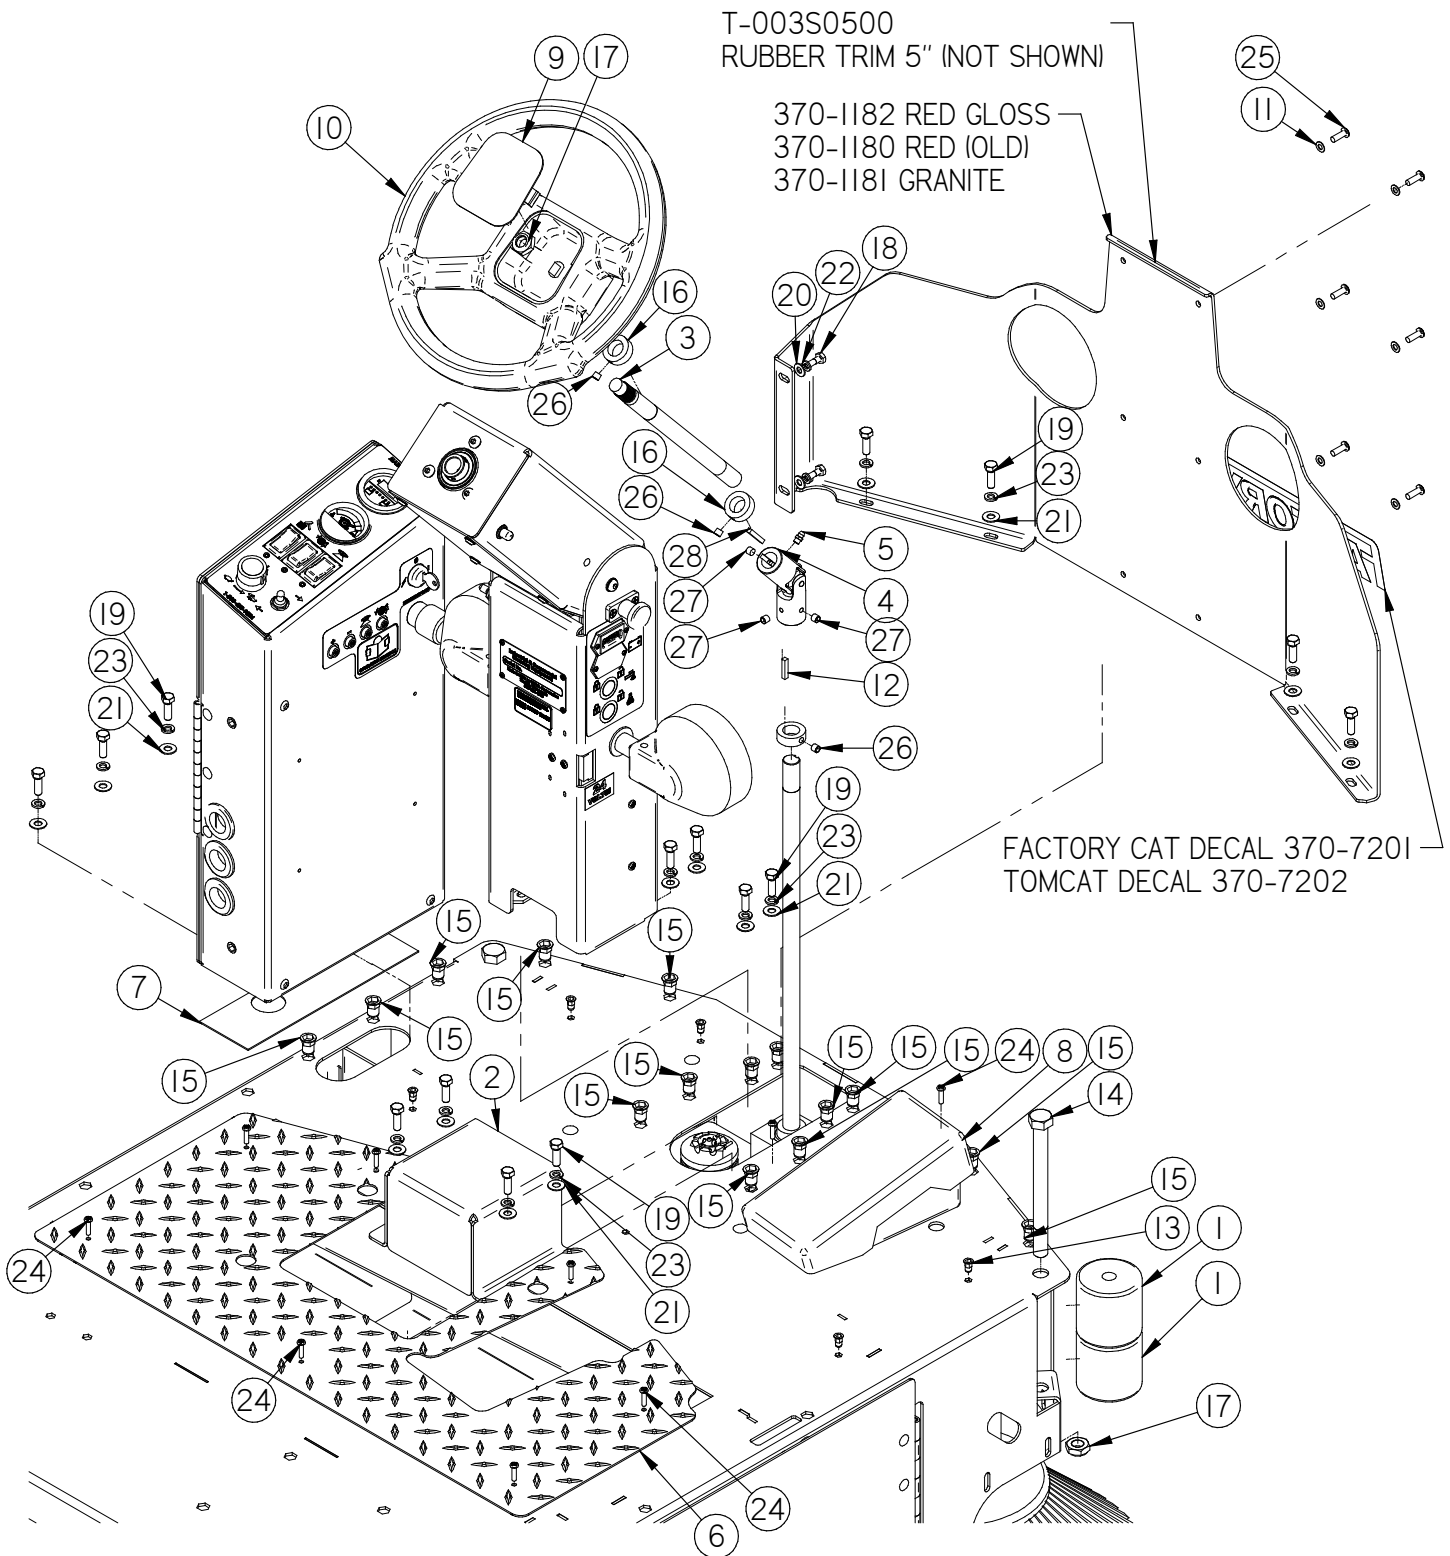

Central Command and Steering Tower

Central Command and Steering Tower

Item	Part No.	Part Description	Qty.
1	21-1127	ROLLER	2
2	250-1173	DRIVE COVER	1
3	290-7090	STEERING SHAFT, UPPER	1
4	290-7110	U-JOINT	1
5	290-7111	1/4-28 ZERK FITTING	1
6	370-1610	NON SKID FLOOR PLATE	1
7	370-2004	CENTRAL COMMAND DUST CURTAIN	1
8	8-290	FOOT PEDAL	1
9	8-701A	STEERING COVER	1
10	8-703	STEERING WHEEL	1
11	H-00282	FW 1/4" NYLON	6
12	H-01125	3/16" X 1" KEY	1
13	H-02309	HCN #10-32, LG CRIMP	5
14	H-13327	HB 5/8"- 11 X 7"	2
15	H-312NCNL	HCN 5/16"-18 LG	15
16	H-33376	SET SCREW SHAFT COLLAR, 3/4" ID X 9/16 LG	3
17	H-37038	JNYL 5/8"- 11	2
18	H-70003	HCS 1/4"-20 X 3/4" SS	2
19	H-70055	HCS 5/16"- 18 X 1" SS	15
20	H-71013	FW 1/4 ID X 5/8 OD SS	2
21	H-71015	FW 5/16 ID X 3/4 OD SS	15
22	H-71063	LW 1/4" SS	2
23	H-71065	LW 5/16" SS	15
24	H-72534	PPH #10-32 X 3/4" S/S	9
25	H-73754	BHSCS 1/4 - 20 X 3/4" SS	6
26	H-81983	5/16" X 1/4" KURL SET SCREW	3
27	H-82022	5/16-24" X 1/4" KURL SET SCREW	3
28	H-K14320	3/16" X 1 1/4" KEY	1