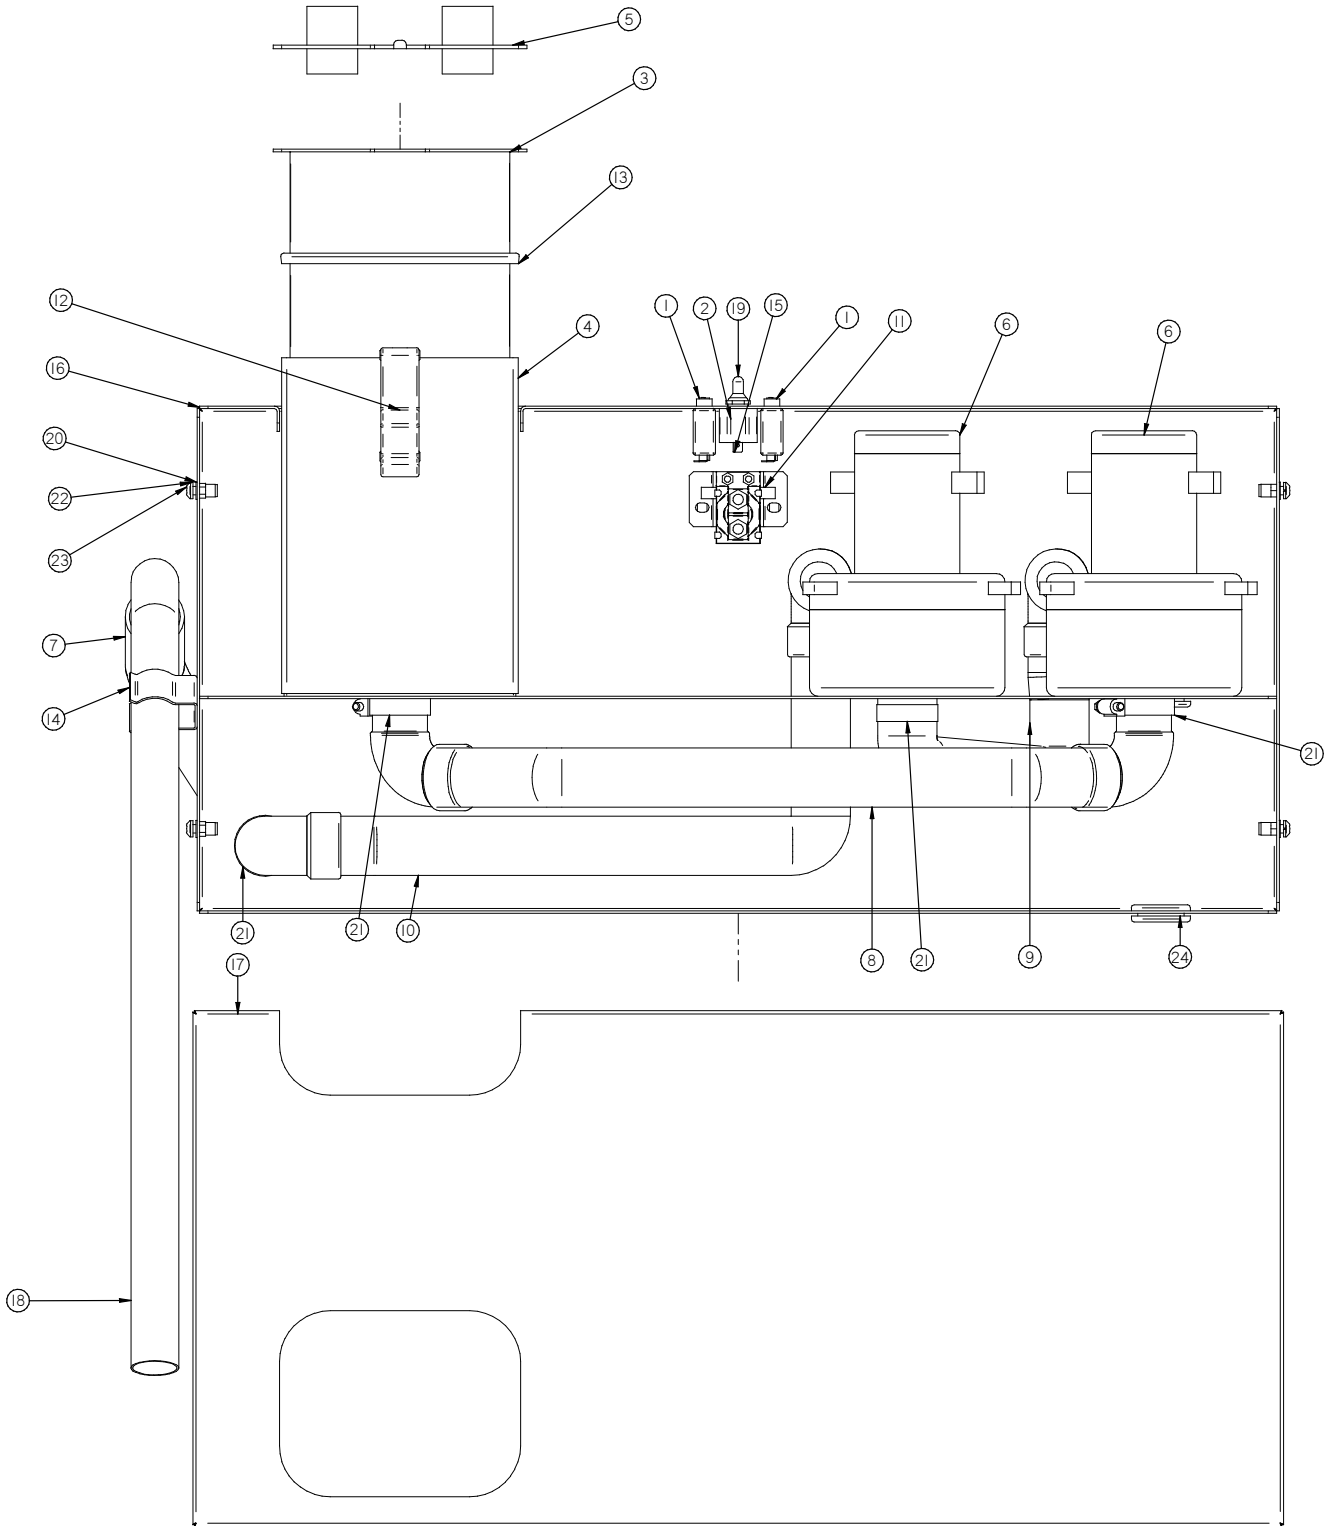

Blower Suction Box

Item	Part No.	Part Description	Qty.	Item	Part No.	Part Description	Qty.
1	190-8370	FUSE RESETTABLE 25 AMP	2	13	5-845A	WINDLACING (WEATHER STRIP)	1
2	200-1011	SWITCHBOARD INSULATOR	1	14	5-886	WAND CLIP	1
3	255-1102	FILTER BAG	1	15	5-892	TOGGLE, ON-OFF SPST	1
4	255-1105	VAC BOX	1	16	8-1452	BLOWER SUCTION BOX	1
5	255-1106	VAC BOX LID	1	17	8-1453	BLOWER BOX LID	1
6	290-250	VAC MOTOR, 3 HP, TANGENTIAL	2	18	8-887	BLOWER WAND	1
7	349-0111	41 X 1-1/2" DIA HOSE	1	19	H-01200	PROTECTIVE BOOT, TOGGLE SWITCH, (BLACK)	1
8	349-0112	SUCTION HOSE 1	1	20	H-250HCN	HCN 1/4"-20	4
9	349-0112	SUCTION HOSE 2	1	21	H-62044	CLAMP 1.0"- 2.0" SS	4
10	349-0112	SUCTION HOSE 3	1	22	H-71063	LW 1/4" SS	4
11	370-2331	RELAY, 36V, SMALL, W/FLAT MTG PLATE	1	23	H-73754	BHSCS 1/4 - 20 X 3/4" SS	4
12	4-124	LATCH	1	24	H-9307K74	GROMMET, 1" ID X 1-3/4" OD BUNA-N	2