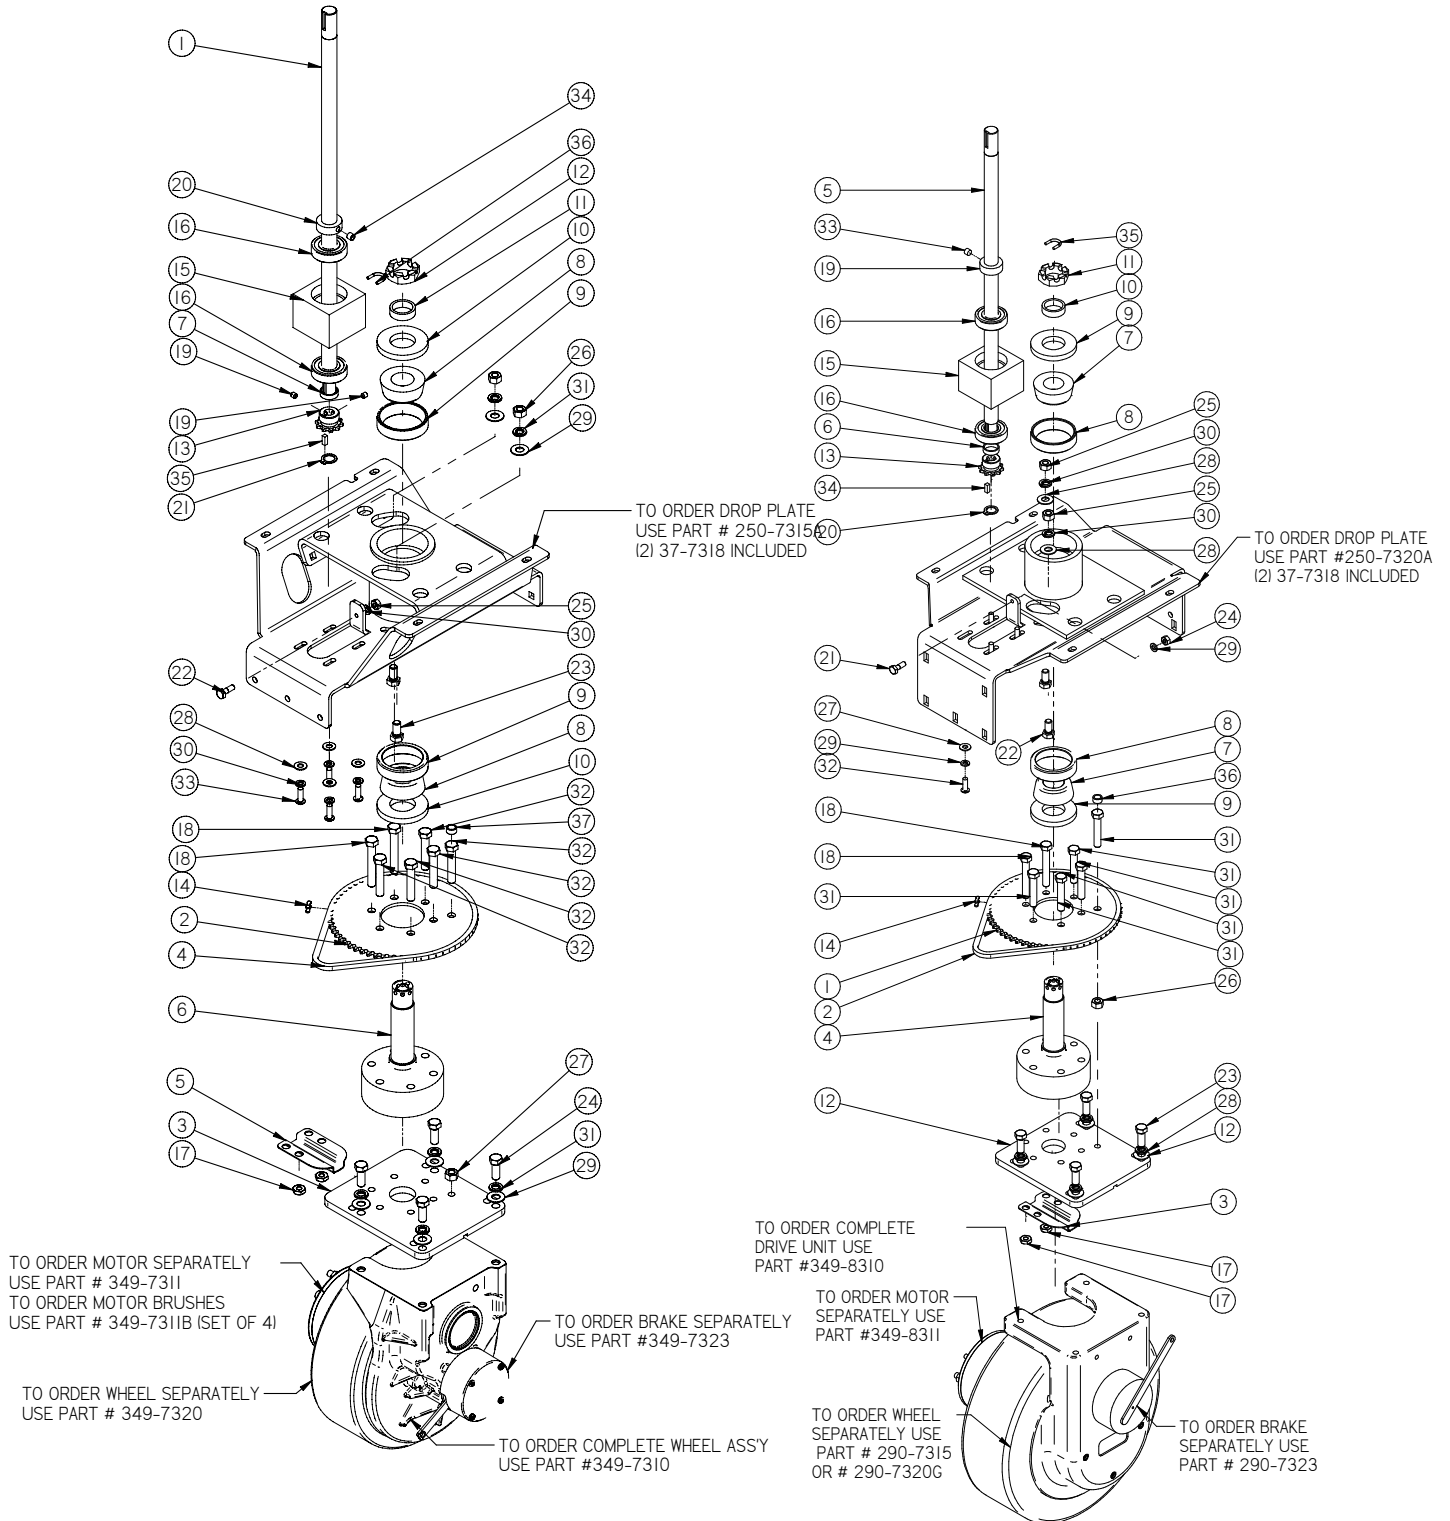

10" Front Drive Standard

12" Front Drive Optional

Front Wheel

10" Front Drive

Item	Part No.	Part Description	Qty.
1	250-7120	STEERING SHAFT, LOWER	1
2	250-7314	60 TOOTH STEERING SPROCKET	1
3	250-7326	PIVOT PLATE	1
4	250-7327	STEERING CHAIN	1
5	250-7328	WIRE GUIDE	1
6	250-7332	STEERING SHAFT	1
7	290-1218	SPACER 7/8" OD. X 3/4" ID X 1/4" LG	1
8	37-7317	TAPERED ROLLER BEARING	2
9	37-7318	BEARING CAP	2
10	37-7319	STEERING SHAFT SEAL	2
11	37-7320	PRE LOAD SLEEVE	1
12	37-7321	SLOTTED NUT, 2.0 - 12	1
13	5-826	10 TOOTH SPROCKET	1
14	5-831	MASTER LINK	1
15	8-723	BEARING BLOCK	1
16	8-723B	BEARING	2
17	H-0171004	JNYL 3/8- 24 SS	2
18	H-0172951	HCS 3/8"- 24 X 2-1/2" SS FULL THREADED	2
19	H-25379	SETScrew, KCP, 1/4"-20 X 1/4"	2
20	H-33376	SET SCREW SHAFT COLLAR, 3/4" ID X 9/16 LG	1
21	H-68013	SNAPRING 5/8"	1
22	H-70003	HCS 1/4"-20 X 3/4" SS	1
23	H-70103	HCS 3/8"-16 X 3/4" SS	2
24	H-70105	HCS 3/8"- 16 X 1" SS	4
25	H-70710	HN 1/4"- 20 SS	1
26	H-70712	HN 3/8"-16 SS	2
27	H-70732	HN 3/8"- 24 SS	1
28	H-71013	FW 1/4 ID X 5/8 OD SS	4
29	H-71017	FW 3/8 ID X 7/8 OD SS	6
30	H-71063	LW 1/4" SS	5
31	H-71067	LW 3/8" SS	6
32	H-72949	HCS 3/8"- 24 X 2" SS FULL THREADED	5
33	H-73754	BHSCS 1/4 - 20 X 3/4" SS	4
34	H-81983	5/16" X 1/4" KURL SET SCREW	1
35	H-K1432	3/16" X 1/2" KEY	1
36	M-938IT24	S-HOOK	1
37	T-050B0025	5/16 ID x 1/4" LG BLACK HOSE	1

12" Front Drive

Item	Part No.	Part Description	Qty
1	250-7314	60 TOOTH STEERING SPROCKET	1
2	250-7327	STEERING CHAIN	1
3	250-7328	WIRE GUIDE	1
4	250-7332	STEERING SHAFT	1
5	275-7120	STEERING SHAFT, LOWER	1
6	290-1218	SPACER 7/8" OD. X 3/4" ID X 1/4" LG	1
7	37-7317	TAPERED ROLLER BEARING	2
8	37-7318	BEARING CAP	2
9	37-7319	STEERING SHAFT SEAL	2
10	37-7320	PRE LOAD SLEEVE	1
11	37-7321	SLOTTED NUT, 2.0 - 12	1
12	370-7326	PIVOT PLATE	1
13	5-826	10 TOOTH SPROCKET	1
14	5-831	MASTER LINK	1
15	8-723	BEARING BLOCK	1
16	8-723B	BEARING	2
17	H-0171004	JNYL 3/8- 24 SS	2
18	H-0172951	HCS 3/8"- 24 X 2-1/2" SS FULL THREADED	2
19	H-33376	SET SCREW SHAFT COLLAR, 3/4" ID X 9/16 LG	1
20	H-68013	SNAPRING 5/8"	1
21	H-70003	HCS 1/4"-20 X 3/4" SS	1
22	H-70103	HCS 3/8"-16 X 3/4" SS	2
23	H-70105	HCS 3/8"- 16 X 1" SS	4
24	H-70710	HN 1/4"- 20 SS	1
25	H-70712	HN 3/8"-16 SS	2
26	H-70732	HN 3/8"- 24 SS	1
27	H-71013	FW 1/4 ID X 5/8 OD SS	4
28	H-71017	FW 3/8 ID X 7/8 OD SS	6
29	H-71063	LW 1/4" SS	5
30	H-71067	LW 3/8" SS	6
31	H-72949	HCS 3/8"- 24 X 2" SS FULL THREADED	5
32	H-73754	BHSCS 1/4 - 20 X 3/4" SS	4
33	H-81983	5/16" X 1/4" KURL SET SCREW	1
34	H-K1432	3/16" X 1/2" KEY	1
35	M-938IT24	S-HOOK	1
36	T-050B0025	5/16 ID x 1/4" LG BLACK HOSE	1