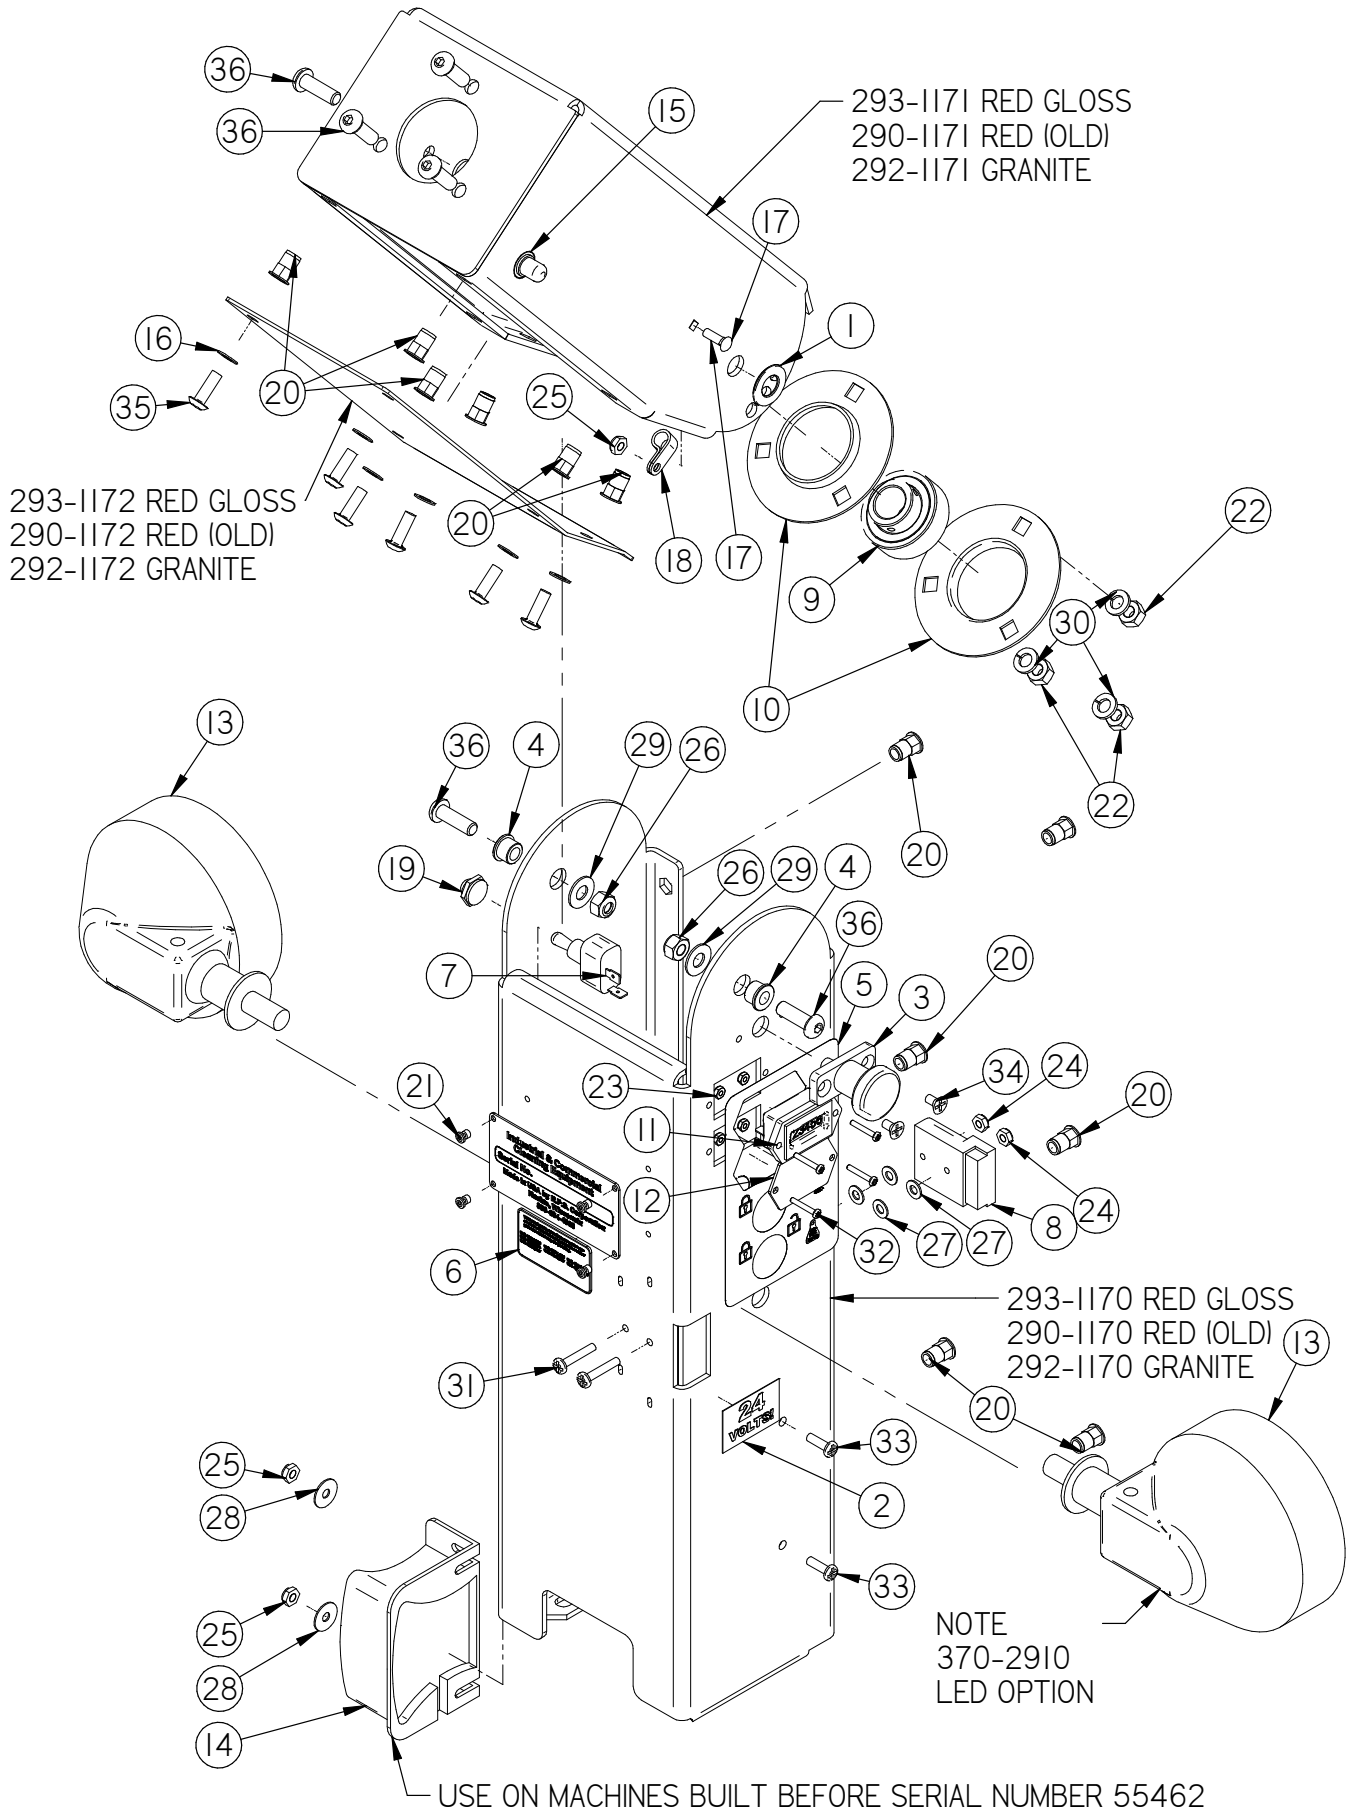

Steering Tower

Item	Part No.	Part Description	Qty.
1	290-1247	BRONZE THRUST BEARING, .50" ID X 1.0" OD X 1/16" TH	2
2	290-1505	24 VOLT STICKER	1
3	290-7050	INDEX PLUNGER	1
4	370-1245	BUSHING	2
5	370-7204	METER STICKER	1
6	370-7206	PATENT PLATE	1
7	370-8920	TOGGLE, ON-OFF SPST	1
8	4-259	CONNECTOR, RED 50, HOUSING ONLY	1
9	4-352	BEARING	1
10	4-364A	FLANGE, 1.75" ID	2
11	8-262	HOUR METER	1
12	8-263	METER PLUG	1
13	8-291	HEADLIGHT	2
14	8-292	BACKUP ALARM	1
15	8-294B	PUSH BUTTON SWITCH, SILVER	1
16	H-00282	FW 1/4" NYLON	6
17	H-0172519	CB #10-32 X 5/8" SS	1
18	H-02239	3/8" NYLON LOOP CLAMP	1
19	H-11200	PROTECTIVE BOOT, TOGGLE SWITCH, (BLACK)	1
20	H-250HCN	HCN 1/4"-20	12
21	H-41007	AB4-3A BLIND RIVET	4
22	H-70711	HN 5/16"- 18 SS	4
23	H-70854	NYLOK #4-40 SS	4
24	H-70856	NYLOK #8-32 SS	2
25	H-70858	NYLOK #10-32 SS	3
26	H-70861	NYLOK 5/16" - 18 SS	2
27	H-71009	FW #10 SS	4
28	H-71010	FW #10 ID X 11/16 OD SS	2
29	H-71015	FW 5/16 ID X 3/4 OD SS	2
30	H-71065	LW 5/16" SS	4
31	H-72418	PPH #8-32 X 1" S/S	2
32	H-72490	PPH #4-40 X 3/4" S/S	4
33	H-72517	PPH #10-32 X 5/8" SS	2
34	H-72681	FHP #10-32 X 3/8" SS	2
35	H-73754	BHSCS 1/4 - 20 X 3/4" SS	6
36	H-73780	BHSCS 5/16-18 X 1	6