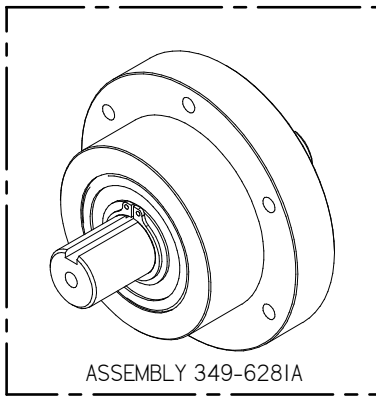

Jackshaft

Item	Part No.	Part Description	Qty.
1	349-3200	BROOM DRIVE PULLEY	1
2	349-6280	JACKSHAFT PLATE	1
3	349-6281	JACKSHAFT COLLAR	1
4	4-312	TRANS INPUT PULLEY	1
5	8-641	JACKSHAFT SHAFT	1
6	8-723B	BEARING	2
7	H-0953152	3/16" X 3/4" KEY	2
8	H-68015	SNAPRING 3/4"	2
9	H-71013	FW 1/4 ID X 5/8 OD SS	1
10	H-71063	LW 1/4" SS	7
11	H-73752	BHSCS 1/4 - 20 X 1/2" SS	1
12	H-73754	BHSCS 1/4 - 20 X 3/4" SS	6
13	H-81983	5/16" X 1/4" KURL SET SCREW	1