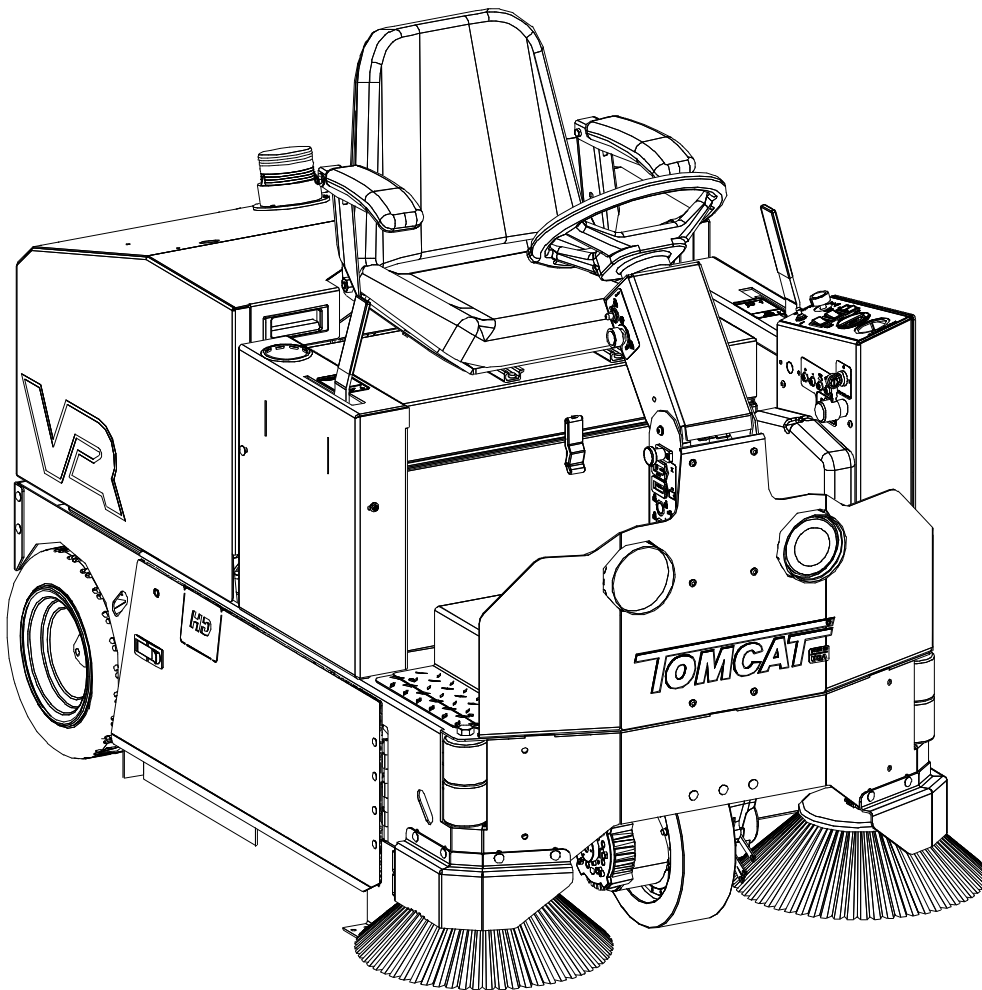

TOMCAT®

VR

Parts Manual (EN)

Read the Operators Manual before using the machine.