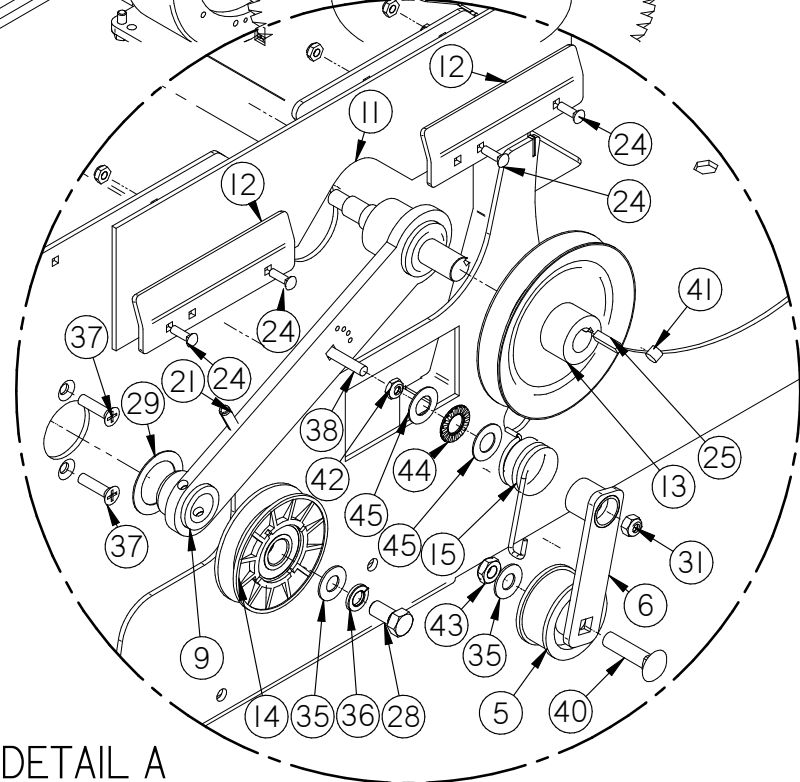

Main Broom Driver and Idler Arm

USE THIS PAGE FOR MACINES WITH A SERIAL NUMBER OF 57313 AND HIGHER

Main Broom Driver and Idler Arm

Item	Part No.	Part Description	Qty.
1	349-1100	MAIN FRAME	1
2	349-1165	CURTAIN, REAR WALL	1
3	349-1175	CURTAIN BAND, REAR WALL	1
4	349-1240	MAINBROOM SUPPORT BRACKET	1
5	349-3170	IDLER PULLEY	1
6	349-3600	REVERSE IDLER ARM	1
7	349-4100	MAIN BROOM SUSPENSION ARM	1
8	349-4140	ATTENUATOR	1
9	349-4160A	MAIN BROOM LAT ARM W/BEARING	1
10	349-4200	BROOM DRIVER	1
11	349-5750	RIGHT SIDE CURTAIN	1
12	349-5760	CURTAIN BAND	2
13	4-316	BROOM DRIVE PULLEY	1
14	4-318	IDLER PULLEY	1
15	4-319	TENSION SPRING	1
16	4-421	SUPPORT BLOCK	1
17	4-4230	3/4" X 1" X 1/2" FLG BEARING	1
18	4-430	IDLER ARM	1
19	4-432	IDLER DRUM	1
20	4-432A	IDLER DRUM SPACER	1
21	H-00103	1/4" X 1 1/2" SPRING PIN	1
22	H-00105	3/8" X 1 1/4" SPRING PIN	2
23	H-0171004	JNYL 3/8- 24 SS	1
24	H-0172519	CB #10-32 X 5/8" SS	10
25	H-0953152	3/16" X 3/4" KEY	2
26	H-13211	HCS 1/2"-13 X 2"	1
27	H-33376	SHAFT COLLAR, 3/4" ID X 9/16 LG	1
28	H-70103	HCS 3/8"-16 X 3/4" SS	2
29	H-7042834	SHIM 1.125 ID X 1.625 OD X .030 SS	1
30	H-70858	NYLOK #10-32 SS	10
31	H-70860	NYLOK 1/4"- 20 SS	8
32	H-70861	NYLOK 5/16" - 18 SS	3
33	H-70864	NYLOK 1/2"-13 SS	1
34	H-71013	FW 1/4 ID X 5/8 OD SS	2
35	H-71017	FW 3/8 ID X 7/8 OD SS	4
36	H-71067	LW 3/8" SS	2
37	H-72710	FHP 1/4"- 20 X 1" SS	2
38	H-74421	CB 1/4"- 20 X 1-1/4" SS	6
39	H-74429	CB 5/16"- 18 X 3/4" SS	3
40	H-74438	CB 3/8"- 16 X 1-1/2" SS	1
41	H-81983	5/16" X 1/4" KURL SET SCREW	2
42	H-NJ04C	JNYL 1/4" - 20 SS	1
43	H-NJ06C	JNYL 3/8- 16 SS	1
44	M-5909K31	NEEDLE ROLLER THRUST BEARING	1
45	M-5909K44	NEEDLE ROLLER THRUST BEARING WASHER	2