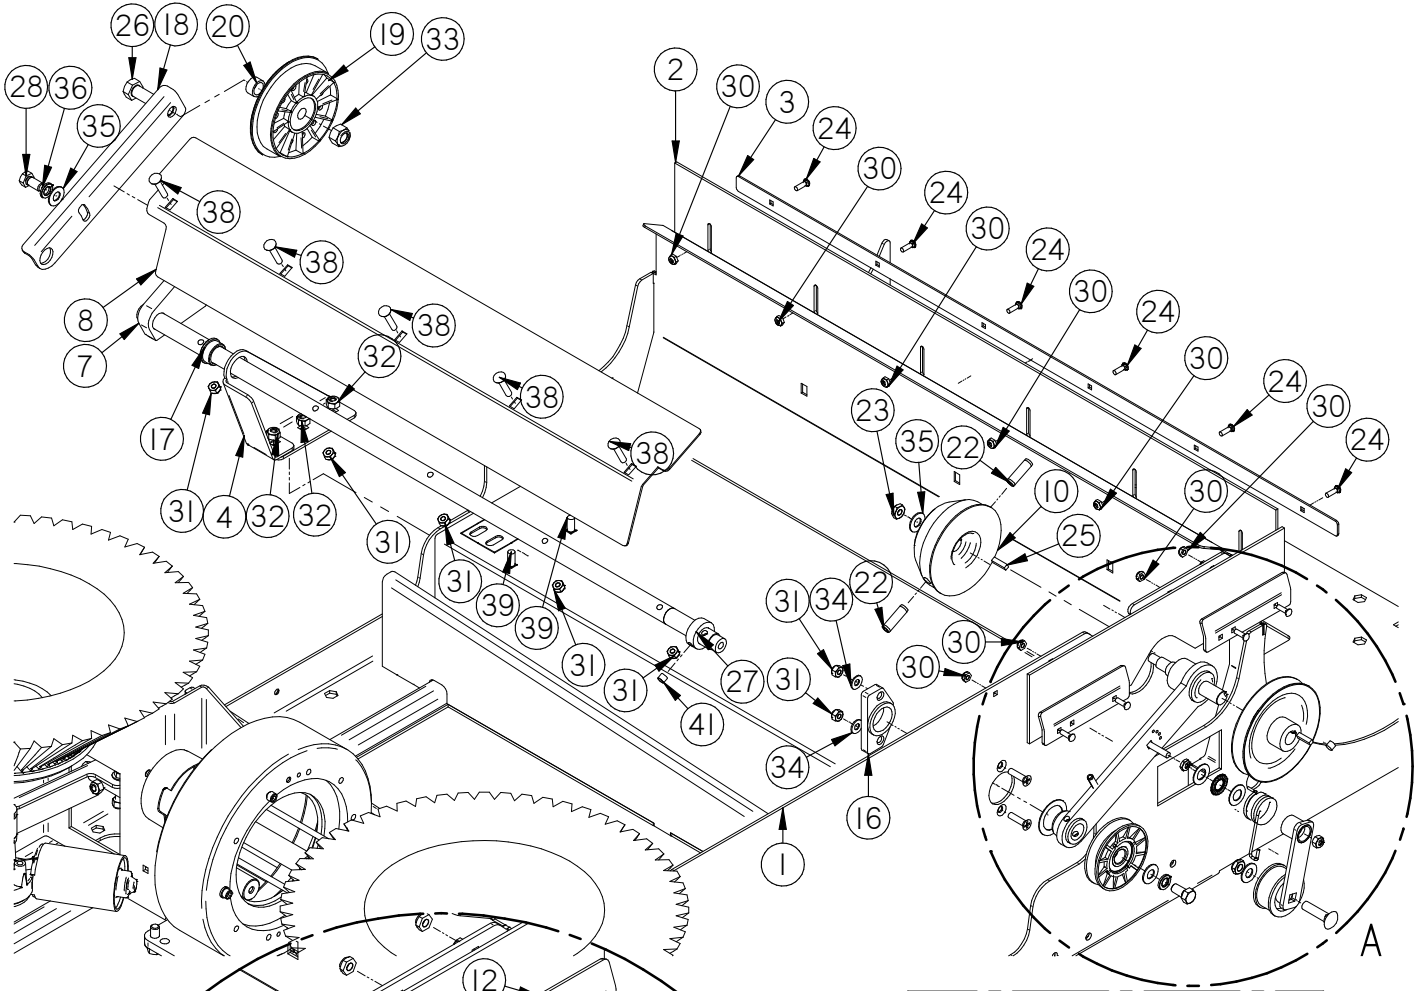

Main Broom Driver and Idler Arm

USE THIS PAGE FOR MACINES WITH A SERIAL NUMBER OF 57313 AND HIGHER

Main Broom Driver and Idler Arm

Item	Part No.	Part Description	Qty.
1	349-1100	MAIN FRAME	1
2	349-1165	CURTAIN, REAR WALL	1
3	349-1175	CURTAIN BAND, REAR WALL	1
4	349-1240	MAINBROOM SUPPORT BRACKET	1
5	349-3170	IDLER PULLEY	1
6	349-3600	REVERSE IDLER ARM	1
7	349-4100	MAIN BROOM SUSPENSION ARM	1
8	349-4140	ATTENUATOR	1
9	349-4160A	MAIN BROOM LAT ARM W/BEARING	1
10	349-4200	BROOM DRIVER	1
11	349-5750	RIGHT SIDE CURTAIN	1
12	349-5760	CURTAIN BAND	2
13	4-316	BROOM DRIVE PULLEY	1
14	4-318	IDLER PULLEY	1
15	4-319	TENSION SPRING	1
16	4-421	SUPPORT BLOCK	1
17	4-4230	3/4" X 1" X 1/2" FLG BEARING	1
18	4-430	IDLER ARM	1
19	4-432	IDLER DRUM	1
20	4-432A	IDLER DRUM SPACER	1
21	H-00103	1/4" X 1 1/2" SPRING PIN	1
22	H-00105	3/8" X 1 1/4" SPRING PIN	2
23	H-0171004	JNYL 3/8- 24 SS	1
24	H-0172519	CB #10-32 X 5/8" SS	10
25	H-0953152	3/16" X 3/4" KEY	2
26	H-13211	HCS 1/2"-13 X 2"	1
27	H-33376	SHAFT COLLAR, 3/4" ID X 9/16 LG	1
28	H-70103	HCS 3/8"-16 X 3/4" SS	2
29	H-7042834	SHIM 1.125 ID X 1.625 OD X .030 SS	1
30	H-70858	NYLOK #10-32 SS	10
31	H-70860	NYLOK 1/4"- 20 SS	8
32	H-70861	NYLOK 5/16" - 18 SS	3
33	H-70864	NYLOK 1/2"-13 SS	1
34	H-71013	FW 1/4 ID X 5/8 OD SS	2
35	H-71017	FW 3/8 ID X 7/8 OD SS	4
36	H-71067	LW 3/8" SS	2
37	H-72710	FHP 1/4"- 20 X 1" SS	2
38	H-74421	CB 1/4"- 20 X 1-1/4" SS	6
39	H-74429	CB 5/16"- 18 X 3/4" SS	3
40	H-74438	CB 3/8"- 16 X 1-1/2" SS	1
41	H-81983	5/16" X 1/4" KURL SET SCREW	2
42	H-NJ04C	JNYL 1/4" - 20 SS	1
43	H-NJ06C	JNYL 3/8- 16 SS	1
44	M-5909K31	NEEDLE ROLLER THRUST BEARING	1
45	M-5909K44	NEEDLE ROLLER THRUST BEARING WASHER	2