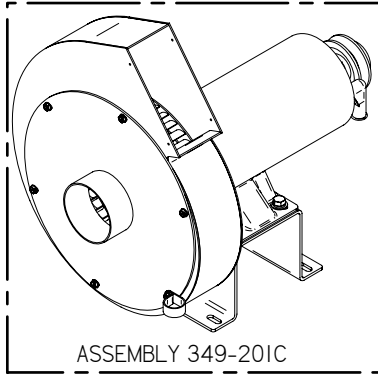

Main Broom Motor

Item	Part No.	Part Description	Qty.
1	290-2780	TERMINAL BOOT, BLACK	2
2	290-9523	BLOWER DOOR PLATE	1
3	349-201	24V 2000 RPM,TWIN SHAFT MOTOR	1
4	349-5110	BLOWER HOUSING	1
5	4-201B	MOTOR CRADLE	1
6	4-301	MAIN DRIVE PULLEY	1
7	4-512	BLOWER WHEEL	1
8	8-165	MOTOR SUPPORT BRACKET	1
9	H-0127296	LOOP CLAMP, 1.0"	1
10	H-25484	5/16" X 5/16" KURL SET SCREW	2
11	H-25485	5/16" X 3/8" KURL SET SCREW	1
12	H-31810	HW #10 X 1/2	6
13	H-70053	HCS 5/16"- 18 X 3/4" SS	4
14	H-70103	HCS 3/8"-16 X 3/4" SS	4
15	H-71015	FW 5/16 ID X 3/4 OD SS	4
16	H-71065	LW 5/16" SS	4
17	H-K14320	3/16" X 1 1/4" KEY	2