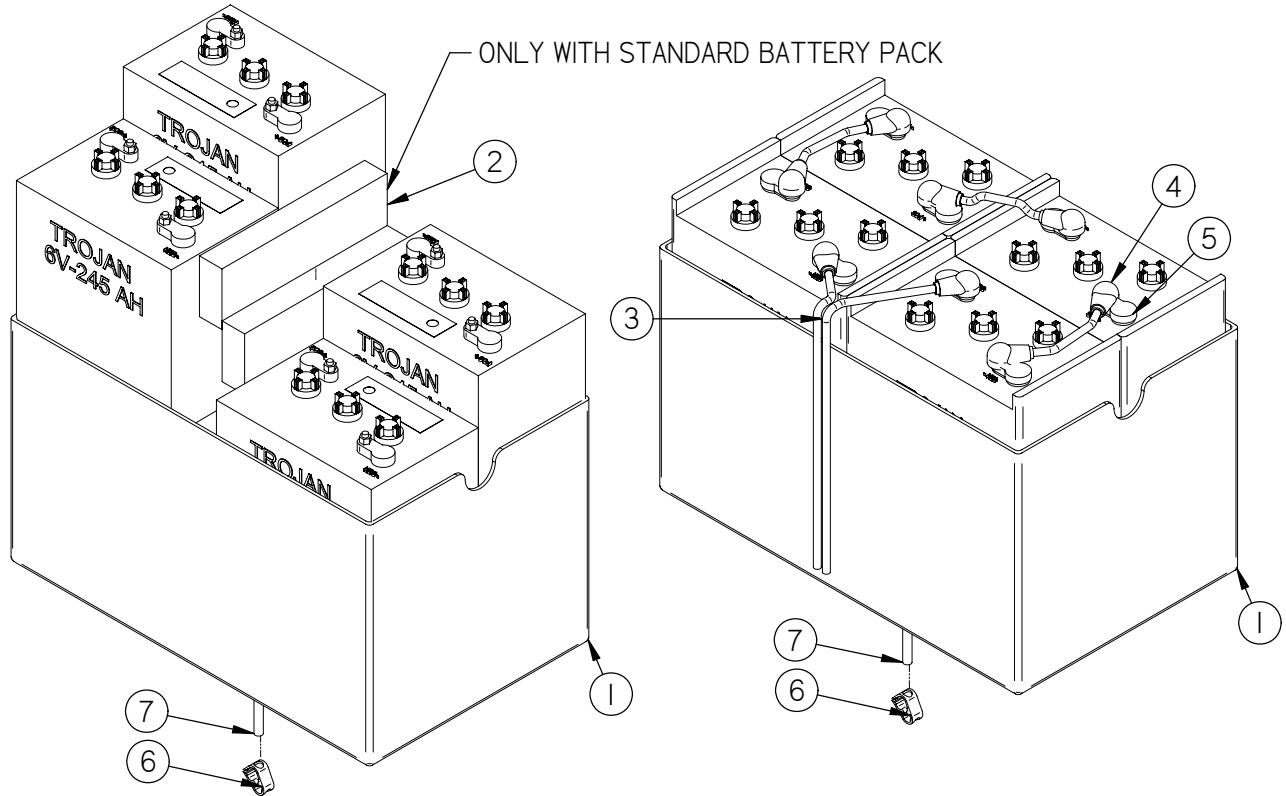

Batteries

Item	Part No.	Part Description	Qty.
1	253-1480	MAGNUM SERIES BATTERY TRAY	1
2	290-1490	BATTERY SPACER, 11.0"	2
3	349-1900	WIRE HARNESS, COMPLETE	1
4	H-40031	BATTERY BOOT	8
5	H-400317	TERMINAL COVER	8
6	M-503IK12	CLAMP STYLE PINCH VALVE	1
7	T-031BI200	BLACK DRAIN HOSE	1