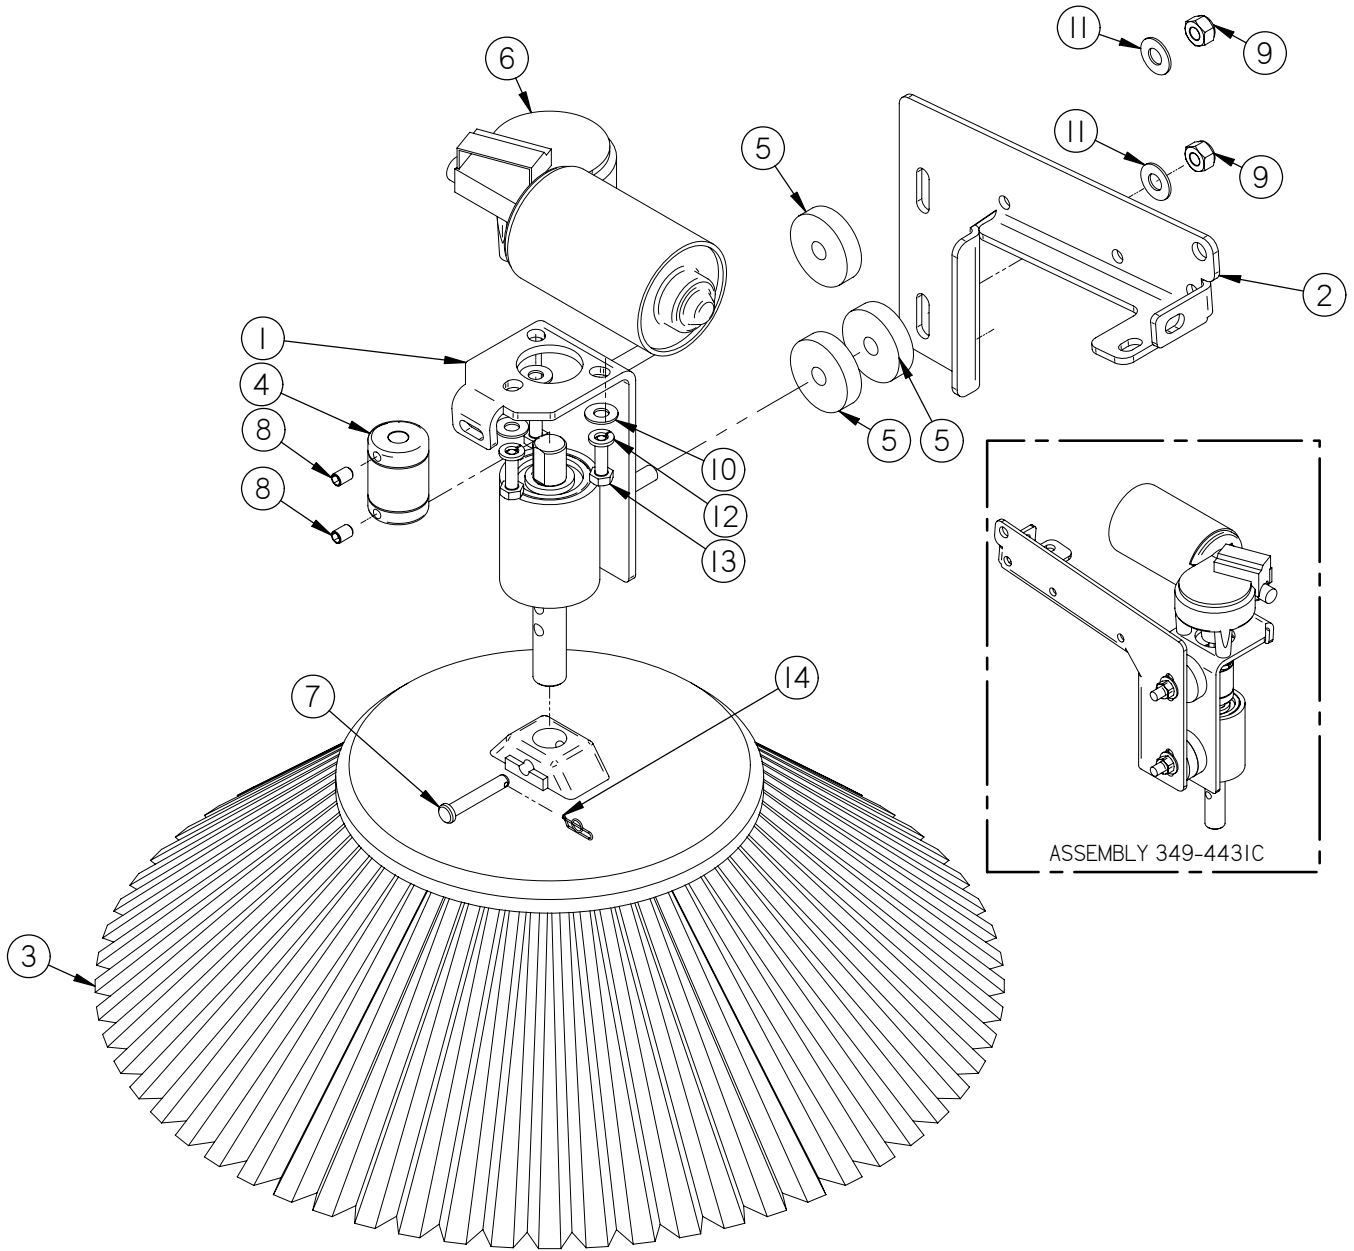

Side Broom Right Hand

Item	Part No.	Part Description	Qty.
1	290-8750B	MOTOR MOUNT ASSEMBLY	1
2	349-443I	SIDE BROOM LIFT ARM, RH	1
3	4-402	SIDE BROOM POLYPROPYLENE	1
4	4-444	BROOM SAFETY DRIVE CPLG	1
5	4-446	GROMMET-3/8 ID X 1-1/2 OD X .375	3
6	8-220	SIDE BROOM MOTOR	1
7	H-0156730	1/4" X 1 1/2" CLEVIS PIN	1
8	H-2538I	1/4"-20 X 3/8" KURL SET SCREW	2
9	H-7086I	NYLOK 5/16" - 18 SS	2
10	H-71013	FW 1/4 ID X 5/8 OD SS	3
11	H-71015	FW 5/16 ID X 3/4 OD SS	2
12	H-71063	LW 1/4" SS	3
13	H-M82550	HCS M6-1.0 X 20 SS	3
14	H-RUE8	RUE RING COTTER	1