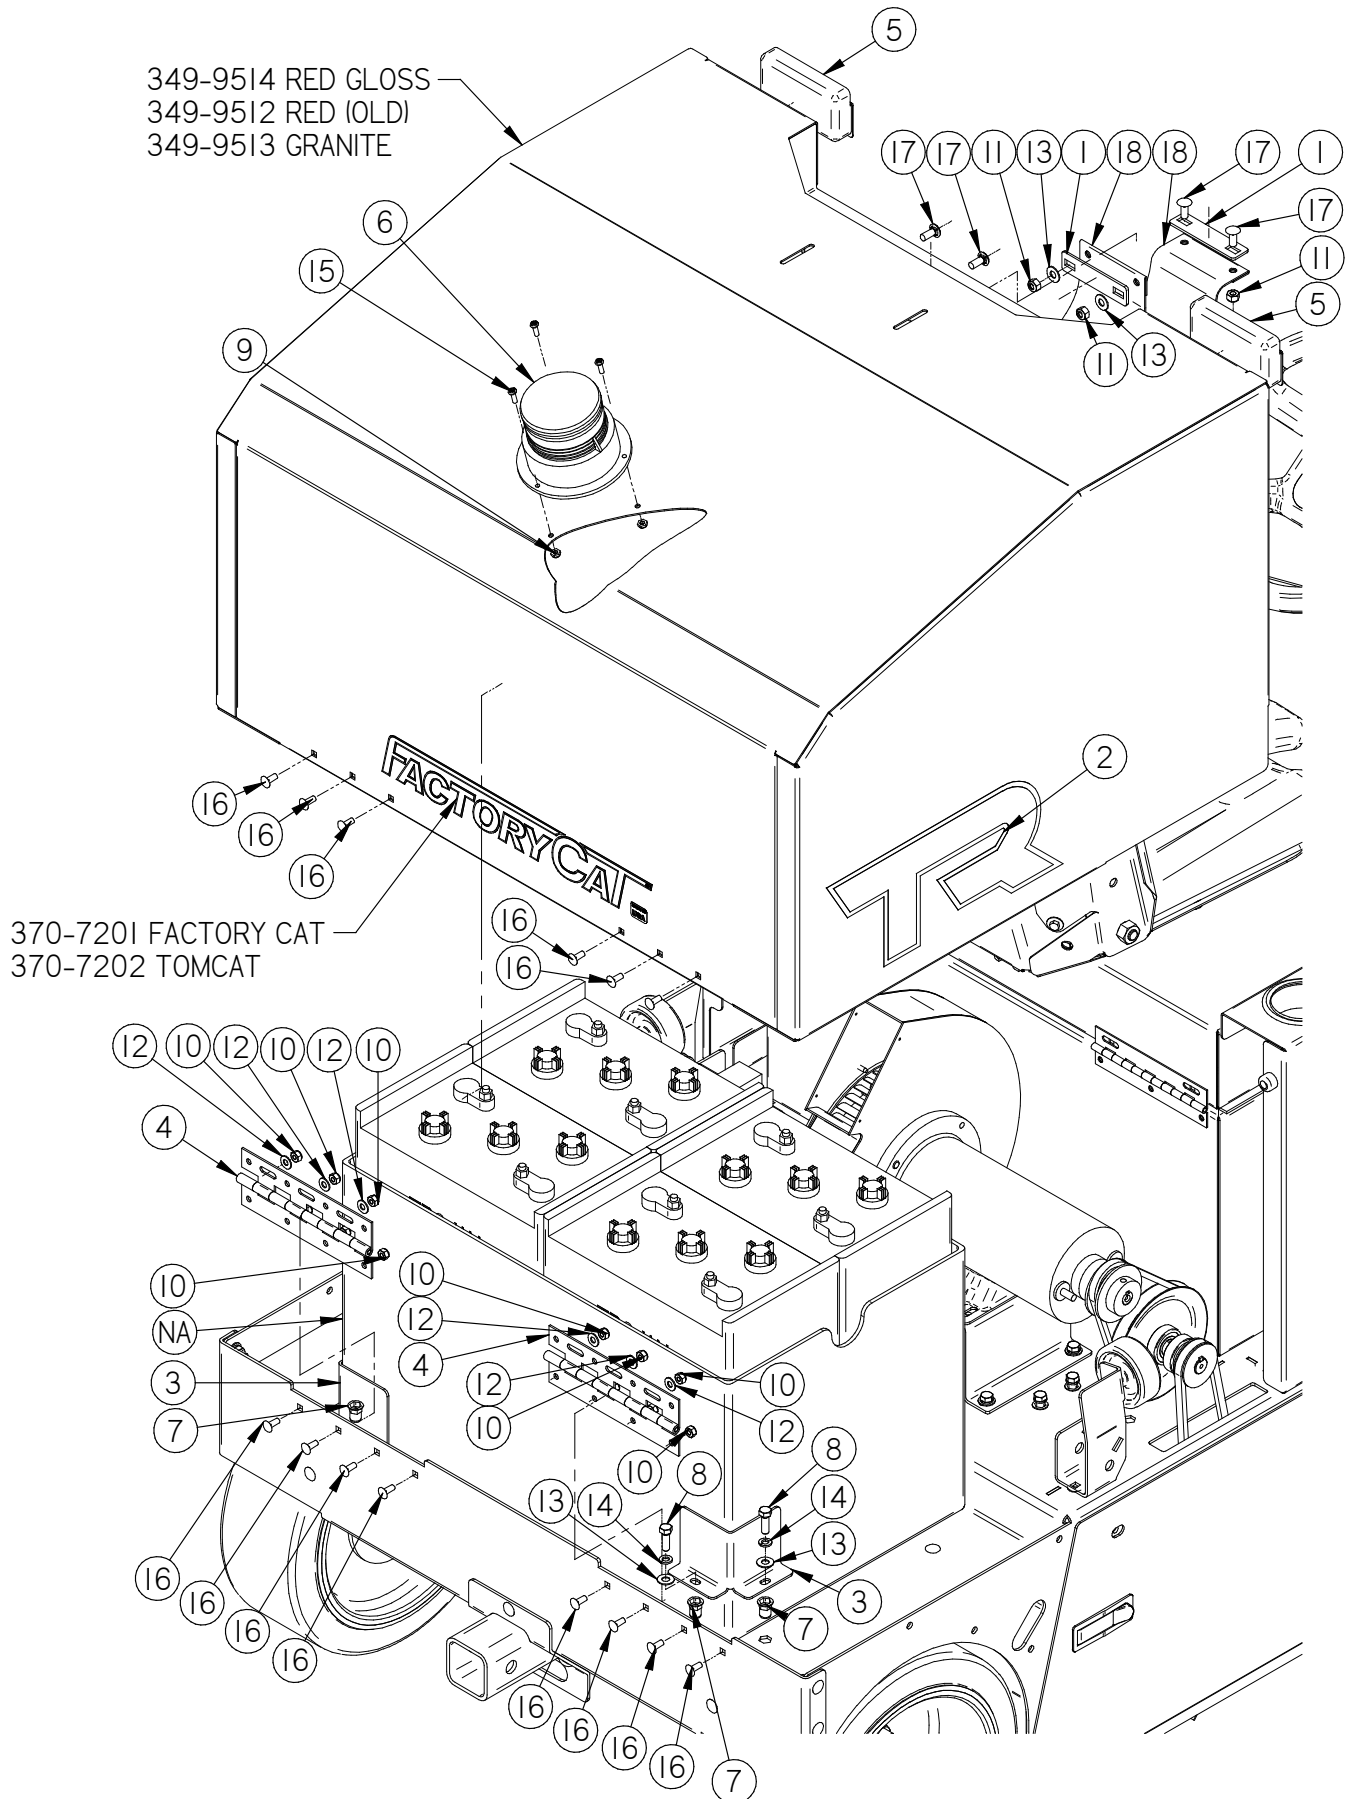

Rear Hood

Item	Part No.	Part Description	Qty.
1	253-1040	TANK STRAP SUPPORT	2
2	349-2005	TR STICKER	2
3	390-1490	BATTERY BRACKET	2
4	5-122	8" SS HINGE	2
5	5-849	RECESSED HANDLE	2
6	8-293	STROBE LIGHT	1
7	H-312NCNL	HCS 5/16"-18 LG	7
8	H-70055	HCS 5/16"- 18 X 1" SS	4
9	H-70858	NYLOK #10-32 SS	3
10	H-70860	NYLOK 1/4"- 20 SS	12
11	H-70861	NYLOK 5/16" - 18 SS	3
12	H-71013	FW 1/4 ID X 5/8 OD SS	6
13	H-71015	FW 5/16 ID X 3/4 OD SS	6
14	H-71065	LW 5/16" SS	4
15	H-72517	PPH #10-32 X 5/8" SS	3
16	H-74418	CB 1/4"- 20 X 5/8" S/S	14
17	H-74429	CB 5/16"- 18 X 3/4" SS	4
18	T-39072653900	HOOD STRAP, 39" LG X 4" WIDE	1