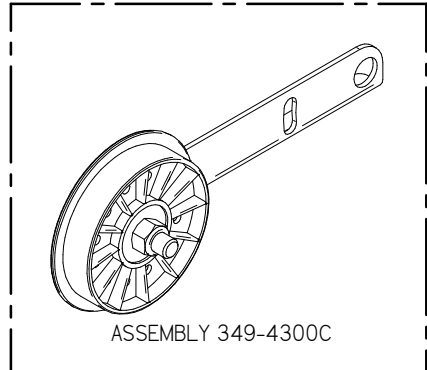

Main Broom Driver and Idler Arm

USE THIS PAGE FOR MACINES WITH A SERIAL NUMBER OF 57313 AND HIGHER

Main Broom Driver and Idler Arm

Item	Part No.	Part Description	Qty.
1	349-1100	MAIN FRAME	1
2	349-1165	CURTAIN, REAR WALL	1
3	349-1175	CURTAIN BAND, REAR WALL	1
4	349-1240	MAINBROOM SUPPORT BRACKET	1
5	349-3170	IDLER PULLEY	1
6	349-3600	REVERSE IDLER ARM	1
7	349-4100	MAIN BROOM SUSPENSION ARM	1
8	349-4140	ATTENUATOR	1
9	349-4160A	MAIN BROOM LAT ARM W/BEARING	1
10	349-4200	BROOM DRIVER	1
11	349-5750	RIGHT SIDE CURTAIN	1
12	349-5760	CURTAIN BAND	2
13	4-316	BROOM DRIVE PULLEY	1
14	4-318	IDLER PULLEY	1
15	4-319	TENSION SPRING	1
16	4-421	SUPPORT BLOCK	1
17	4-4230	3/4" X 1" X 1/2" FLG BEARING	1
18	4-430	IDLER ARM	1
19	4-432	IDLER DRUM	1
20	4-432A	IDLER DRUM SPACER	1
21	H-00103	1/4" X 1 1/2" SPRING PIN	1
22	H-00105	3/8" X 1 1/4" SPRING PIN	2
23	H-0171004	JNYL 3/8- 24 SS	1
24	H-0172519	CB #10-32 X 5/8" SS	10
25	H-0953152	3/16" X 3/4" KEY	2
26	H-13211	HCS 1/2"-13 X 2"	1
27	H-33376	SHAFT COLLAR, 3/4" ID X 9/16 LG	1
28	H-70103	HCS 3/8"-16 X 3/4" SS	2
29	H-7042834	SHIM 1.125 ID X 1.625 OD X .030 SS	1
30	H-70858	NYLOK #10-32 SS	10
31	H-70860	NYLOK 1/4"- 20 SS	8
32	H-70861	NYLOK 5/16" - 18 SS	3
33	H-70864	NYLOK 1/2"-13 SS	1
34	H-71013	FW 1/4 ID X 5/8 OD SS	2
35	H-71017	FW 3/8 ID X 7/8 OD SS	4
36	H-71067	LW 3/8" SS	2
37	H-72710	FHP 1/4"- 20 X 1" SS	2
38	H-74421	CB 1/4"- 20 X 1-1/4" SS	6
39	H-74429	CB 5/16"- 18 X 3/4" SS	3
40	H-74438	CB 3/8"- 16 X 1-1/2" SS	1
41	H-81983	5/16" X 1/4" KURL SET SCREW	2
42	H-NJ04C	JNYL 1/4" - 20 SS	1
43	H-NJ06C	JNYL 3/8- 16 SS	1
44	M-5909K31	NEEDLE ROLLER THRUST BEARING	1
45	M-5909K44	NEEDLE ROLLER THRUST BEARING WASHER	2