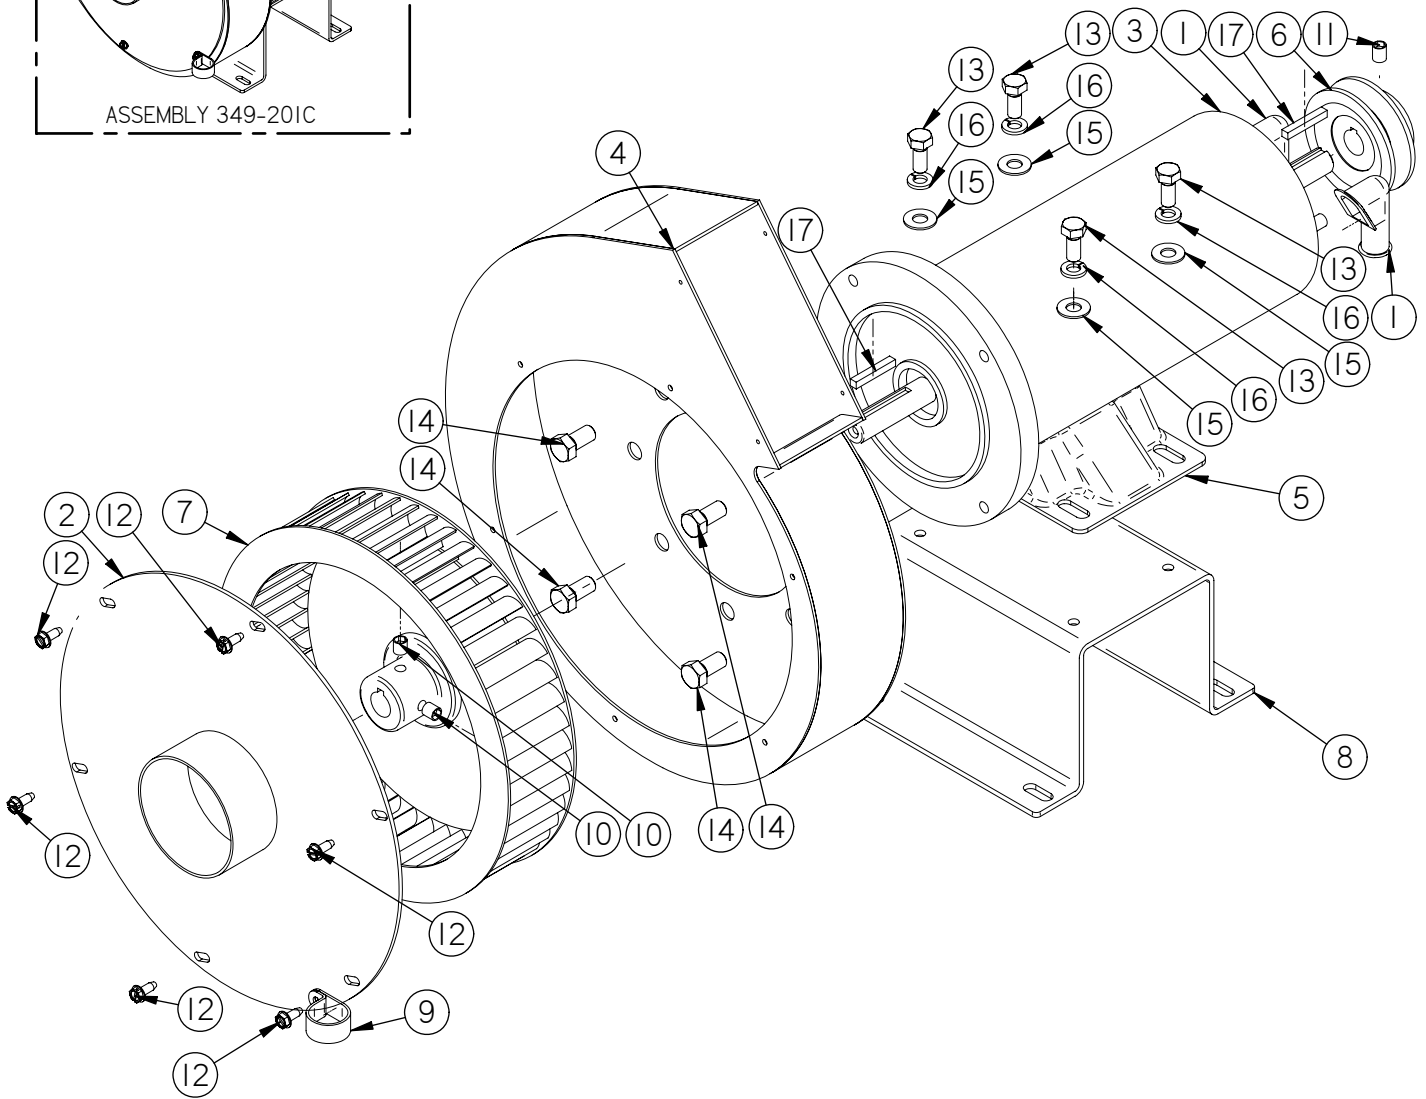

Main Broom Motor

Item	Part No.	Part Description	Qty.
1	290-2780	TERMINAL BOOT, BLACK	2
2	290-9523	BLOWER DOOR PLATE	1
3	349-201	24V 2000 RPM,TWIN SHAFT MOTOR	1
4	349-5110	BLOWER HOUSING	1
5	4-201B	MOTOR CRADLE	1
6	4-301	MAIN DRIVE PULLEY	1
7	4-512	BLOWER WHEEL	1
8	8-165	MOTOR SUPPORT BRACKET	1
9	H-0127296	LOOP CLAMP, 1.0"	1
10	H-25484	5/16" X 5/16" KURL SET SCREW	2
11	H-25485	5/16" X 3/8" KURL SET SCREW	1
12	H-31810	HW #10 X 1/2	6
13	H-70053	HCS 5/16"- 18 X 3/4" SS	4
14	H-70103	HCS 3/8"-16 X 3/4" SS	4
15	H-71015	FW 5/16 ID X 3/4 OD SS	4
16	H-71065	LW 5/16" SS	4
17	H-K14320	3/16" X 1 1/4" KEY	2