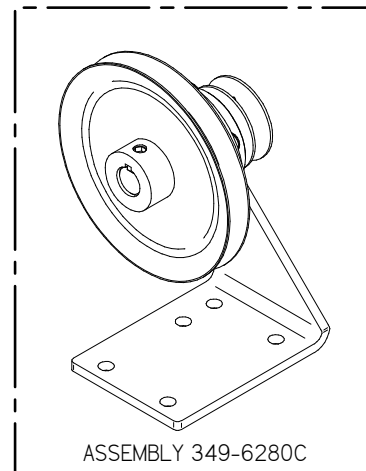

Jackshaft

Item	Part No.	Part Description	Qty.
1	349-3200	BROOM DRIVE PULLEY	1
2	349-6280	JACKSHAFT PLATE	1
3	349-6281	JACKSHAFT COLLAR	1
4	4-312	TRANS INPUT PULLEY	1
5	8-641	JACKSHAFT SHAFT	1
6	8-723B	BEARING	2
7	H-0953152	3/16" X 3/4" KEY	2
8	H-68015	SNAPRING 3/4"	2
9	H-71013	FW 1/4 ID X 5/8 OD SS	1
10	H-71063	LW 1/4" SS	7
11	H-73752	BHSCS 1/4 - 20 X 1/2" SS	1
12	H-73754	BHSCS 1/4 - 20 X 3/4" SS	6
13	H-81983	5/16" X 1/4" KURL SET SCREW	1