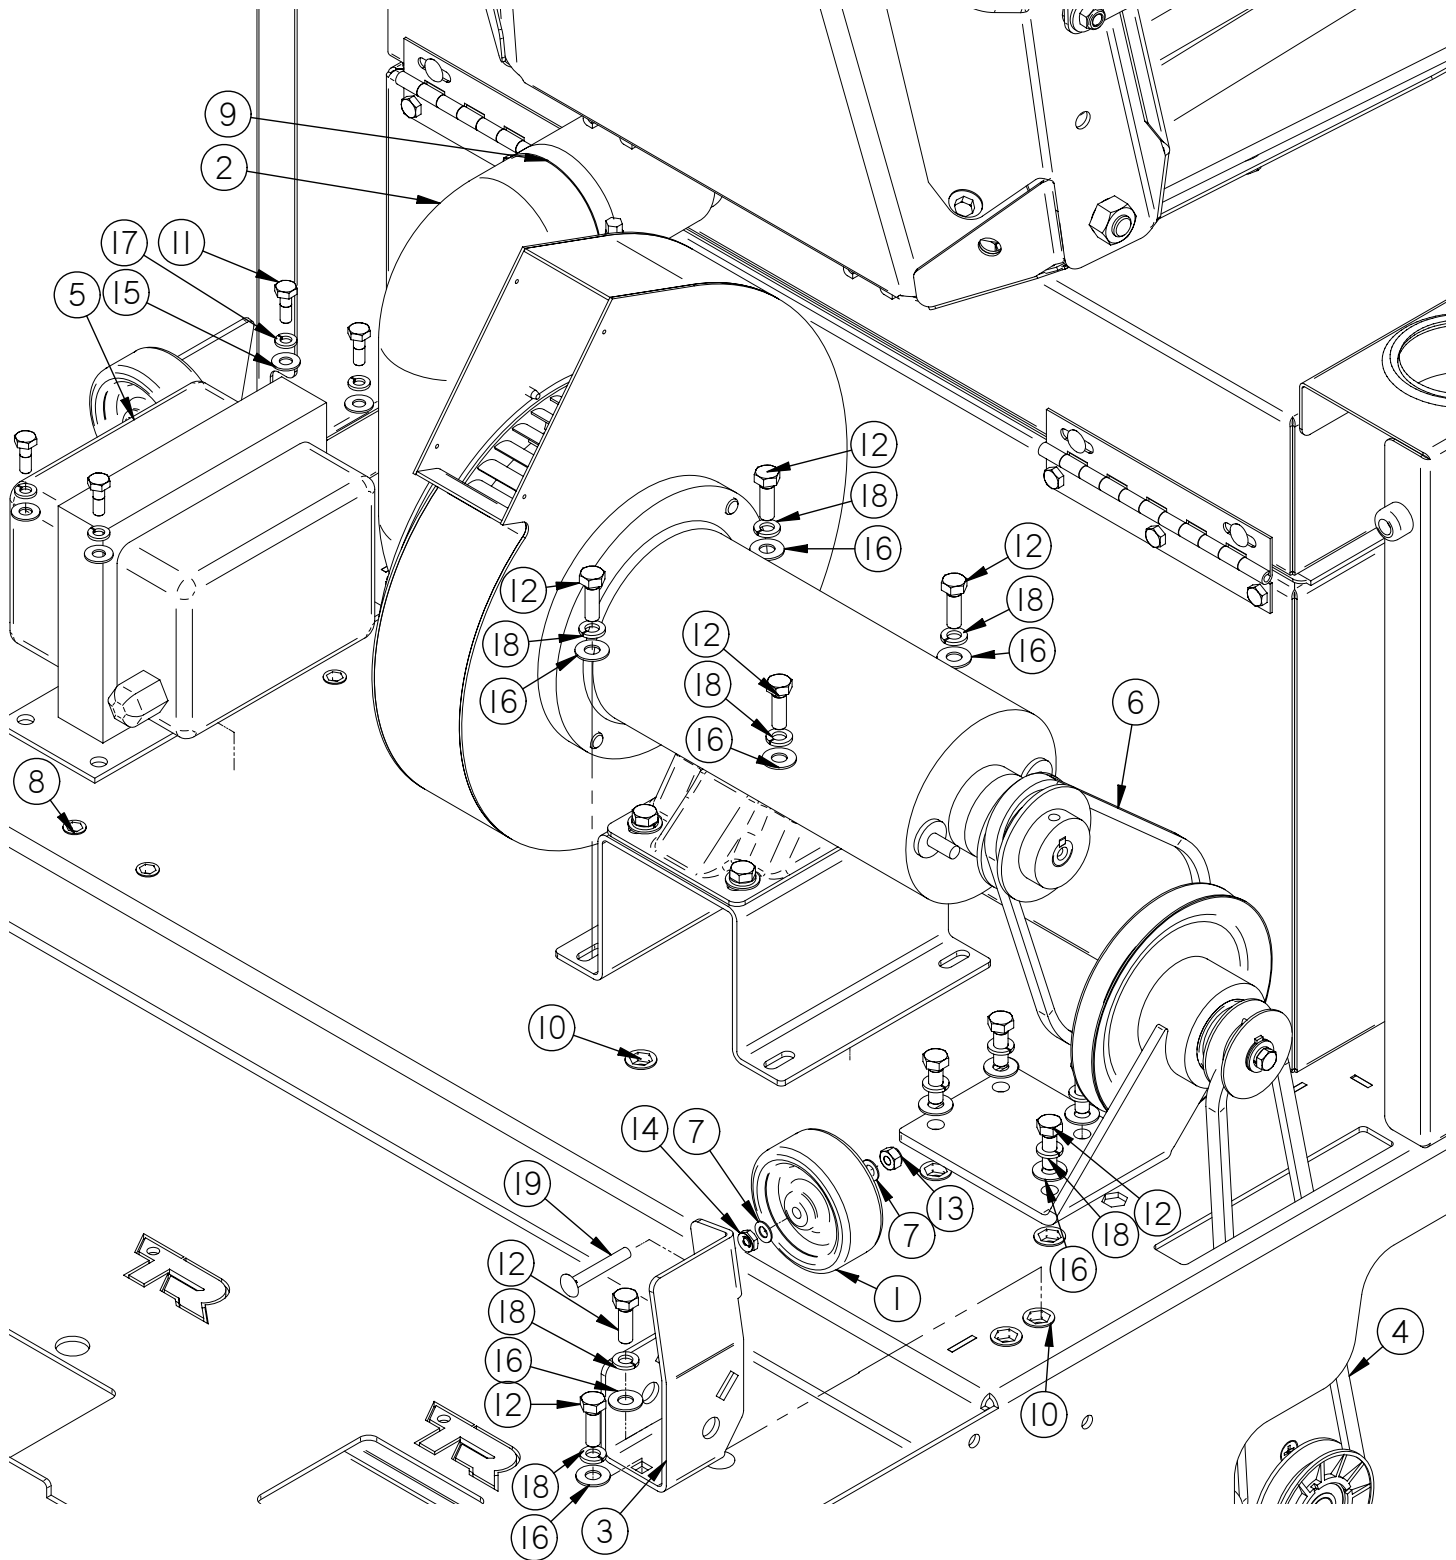

Main Broom Motor and Jackshaft

Main Broom Motor and Jackshaft

Item	Part No.	Part Description	Qty.
1	21-7600	SIDE WHEEL (GREY)	1
2	349-0020	3 INCH ID X 20 INCH LG. VAC HOSE	1
3	349-1140	MAINBROOM PULLEY BRACKET	1
4	349-3020	MAIN BROOM BELT	1
5	8-244	BATTERY CHARGER, ON-BOARD, 25 AMP, 110V	1
6	8-301	MOTOR TO JACK SHAFT BELT	1
7	H-00282	FW 1/4" NYLON	2
8	H-00918	HCN 1/4"-20 LG	3
9	H-0427619	CLAMP 2" - 3"	1
10	H-312NCNL	HCN 5/16"-18 LG	8
11	H-70003	HCS 1/4"-20 X 3/4" SS	4
12	H-70055	HCS 5/16"- 18 X 1" SS	10
13	H-70860	NYLOK 1/4"- 20 SS	1
14	H-70925	KN 1/4-20 S/S	1
15	H-71013	FW 1/4 ID X 5/8 OD SS	4
16	H-71015	FW 5/16 ID X 3/4 OD SS	10
17	H-71063	LW 1/4" SS	4
18	H-71065	LW 5/16" SS	10
19	H-74396	CB 1/4"- 20 X 1-3/4" SS	1