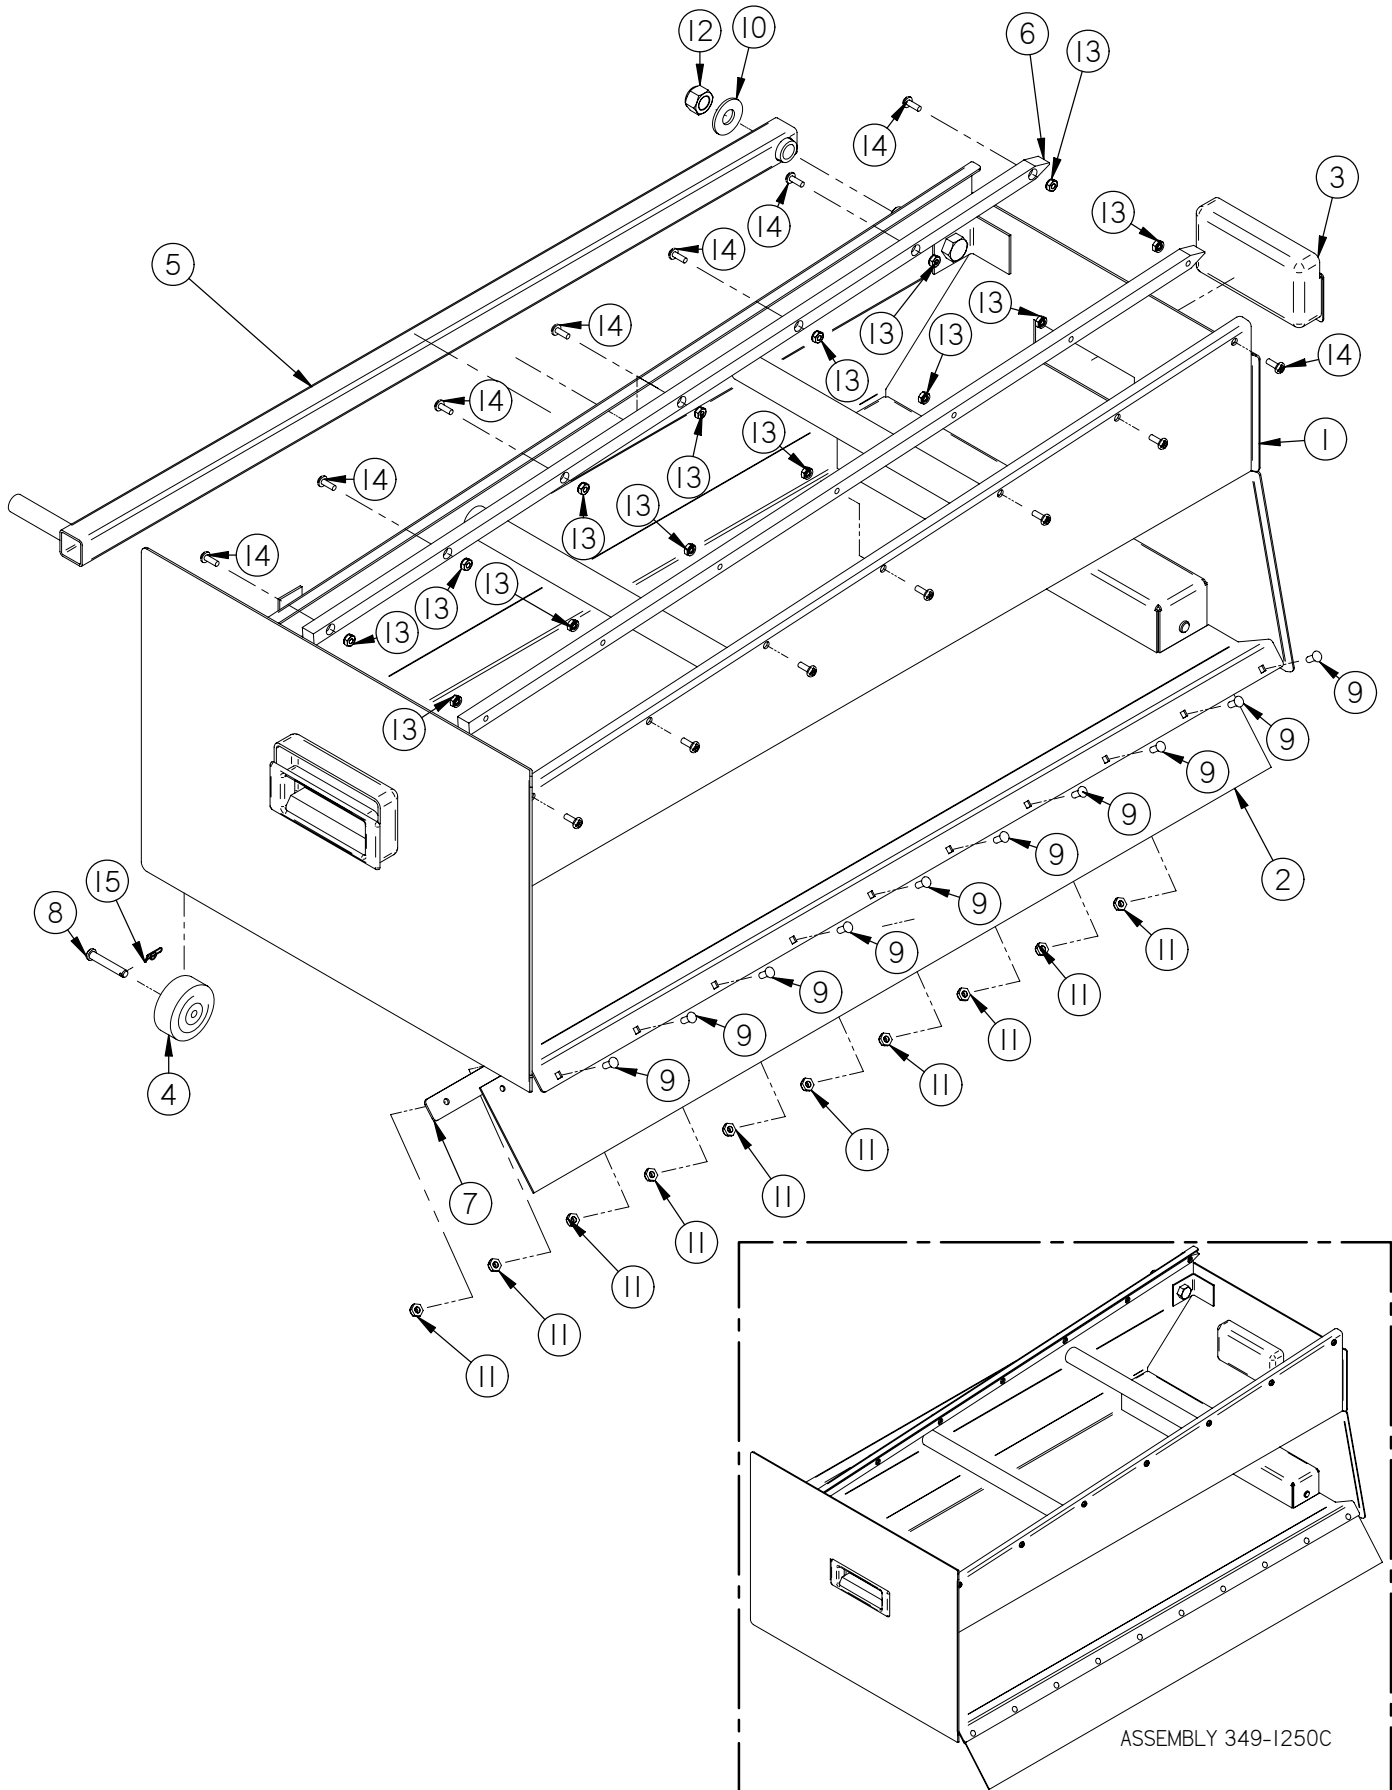

Hopper

Item	Part No.	Part Description	Qty.
1	349-1250	HOPPER BODY	1
2	349-5710	HOPPER FLAP	1
3	5-849	RECESSED HANDLE	2
4	8-124	HOPPER WHEEL	4
5	8-128	HOPPER HANDLE	1
6	8-163	HDPE SLIDE RAIL	2
7	8-575	HOPPER FLOOR SEAL CLAMP	1
8	H-0156730	1/4" X 1 1/2" CLEVIS PIN	4
9	H-0172518	CB #10-32 X 1/2" SS	10
10	H-50352	FW 17/32" SS	1
11	H-70858	NYLOK #10-32 SS	10
12	H-70864	NYLOK 1/2"-13 SS	1
13	H-70922	KN #8-32	14
14	H-72398	PPH #8-32 X 1/2" S/S	14
15	H-RUE8	RUE RING COTTER	4