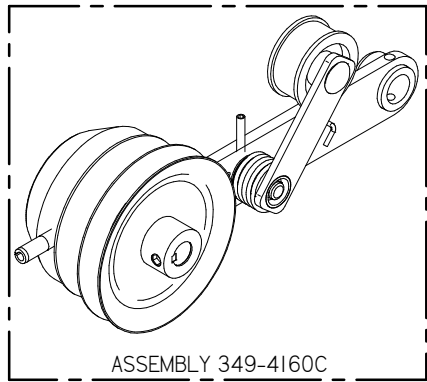

Main Broom Driver and Idler Arm

USE THIS PAGE FOR MACINES WITH A SERIAL NUMBER OF 57313 AND HIGHER

Main Broom Driver and Idler Arm

Item	Part No.	Part Description	Qty.
1	349-1100	MAIN FRAME	1
2	349-1165	CURTAIN, REAR WALL	1
3	349-1175	CURTAIN BAND, REAR WALL	1
4	349-1240	MAINBROOM SUPPORT BRACKET	1
5	349-3170	IDLER PULLEY	1
6	349-3600	REVERSE IDLER ARM	1
7	349-4100	MAIN BROOM SUSPENSION ARM	1
8	349-4140	ATTENUATOR	1
9	349-4160A	MAIN BROOM LAT ARM W/BEARING	1
10	349-4200	BROOM DRIVER	1
11	349-5750	RIGHT SIDE CURTAIN	1
12	349-5760	CURTAIN BAND	2
13	4-316	BROOM DRIVE PULLEY	1
14	4-318	IDLER PULLEY	1
15	4-319	TENSION SPRING	1
16	4-421	SUPPORT BLOCK	1
17	4-4230	3/4" X 1" X 1/2" FLG BEARING	1
18	4-430	IDLER ARM	1
19	4-432	IDLER DRUM	1
20	4-432A	IDLER DRUM SPACER	1
21	H-00103	1/4" X 1 1/2" SPRING PIN	1
22	H-00105	3/8" X 1 1/4" SPRING PIN	2
23	H-0171004	JNYL 3/8- 24 SS	1
24	H-0172519	CB #10-32 X 5/8" SS	10
25	H-0953152	3/16" X 3/4" KEY	2
26	H-13211	HCS 1/2"-13 X 2"	1
27	H-33376	SHAFT COLLAR, 3/4" ID X 9/16 LG	1
28	H-70103	HCS 3/8"-16 X 3/4" SS	2
29	H-7042834	SHIM 1.125 ID X 1.625 OD X .030 SS	1
30	H-70858	NYLOK #10-32 SS	10
31	H-70860	NYLOK 1/4"- 20 SS	8
32	H-70861	NYLOK 5/16" - 18 SS	3
33	H-70864	NYLOK 1/2"-13 SS	1
34	H-71013	FW 1/4 ID X 5/8 OD SS	2
35	H-71017	FW 3/8 ID X 7/8 OD SS	4
36	H-71067	LW 3/8" SS	2
37	H-72710	FHP 1/4"- 20 X 1" SS	2
38	H-74421	CB 1/4"- 20 X 1-1/4" SS	6
39	H-74429	CB 5/16"- 18 X 3/4" SS	3
40	H-74438	CB 3/8"- 16 X 1-1/2" SS	1
41	H-81983	5/16" X 1/4" KURL SET SCREW	2
42	H-NJ04C	JNYL 1/4" - 20 SS	1
43	H-NJ06C	JNYL 3/8- 16 SS	1
44	M-5909K31	NEEDLE ROLLER THRUST BEARING	1
45	M-5909K44	NEEDLE ROLLER THRUST BEARING WASHER	2