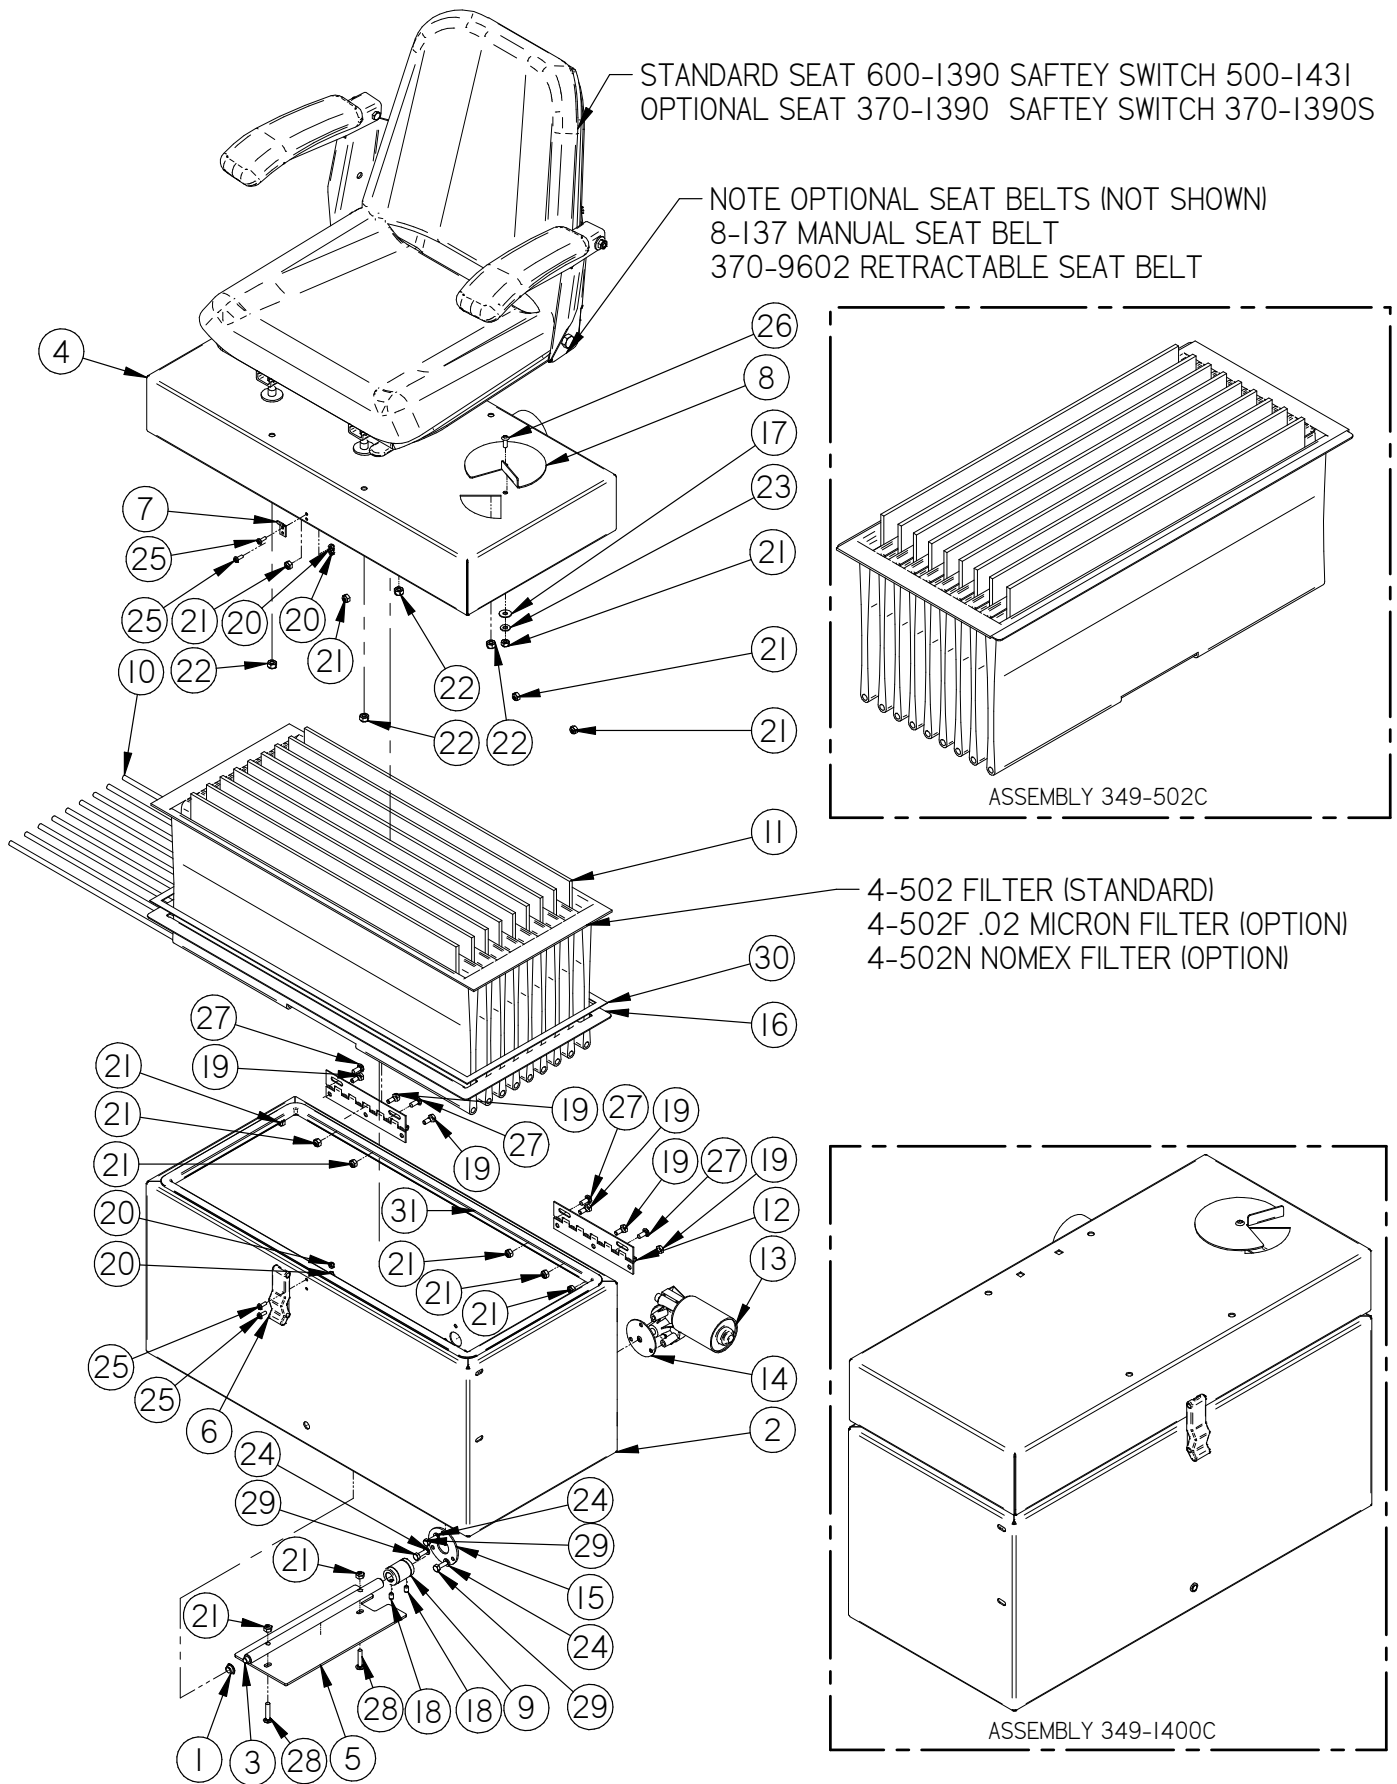

Filter Box

Item	Part No.	Part Description	Qty.
1	290-1233	3/8" ID, 1/2" OD, 1/4" LG BEARING	1
2	349-1400	FILTER CHAMBER	1
3	349-4450	FILTER SHAKER SHAFT	1
4	349-9524	FILTER HOOD	1
5	349-9549	FILTER BEATER BAR PLATE	1
6	4-124	LATCH	1
7	4-124	CLIP, LATCH	1
8	4-145	FILTER CHAMBER VENT LID	1
9	4-444	BROOM SAFETY DRIVE CPLG	1
10	4-503A	FILTER WEIGHT ROD	9
11	4-521A	FILTER SEPARATOR	9
12	8-180	HINGE, 6-7/8" S/S	2
13	8-221	24 VOLT/100 RPM MOTOR	1
14	8-222	MOTOR GASKET	1
15	8-223	GASKET BACKING PLATE	1
16	8-505	FILTER FRAME	1
17	H-02739	FW, 17/32" ID X 3/4" OD X 1/16" TH, TEFLON	1
18	H-25381	1/4"-20 X 3/8" KURL SET SCREW	2
19	H-70002	HCS 1/4"-20 X 5/8" SS	6
20	H-70856	NYLOK #8-32 SS	4
21	H-70860	NYLOK 1/4"- 20 SS	13
22	H-70861	NYLOK 5/16" - 18 SS	4
23	H-71013	FW 1/4 ID X 5/8 OD SS	1
24	H-71063	LW 1/4" SS	3
25	H-72398	PPH #8-32 X 1/2" S/S	4
26	H-73753	BHSCS 1/4 - 20 X 5/8" SS	1
27	H-74418	CB 1/4"- 20 X 5/8" S/S	4
28	H-74421	CB 1/4"- 20 X 1-1/4" SS	2
29	H-M82550	HCS M6-1.0 X 20 SS	3
30	T-00257600	1/2" DBL SIDED TAPE	1
31	T-1233S7750	PUSH-ON RUBBER GASKET	1