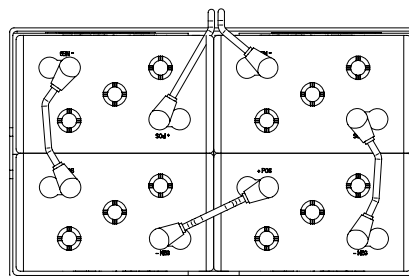

24-V

(4) 6-V BATTERY WIRING DIAGRAM

WHICH BATTERY CHARGER TO USE WITH BATTERY SELECTION				
Battery Part Number & Description	Off-Board Charger North American	Off-Board Charger Export	On-Board Charger North American	On-Board Charger Export
250-2113 (6V, 240 AH)	21-2440	21-2442	8-244	8-246
370-2118 (6V, 420 AH)	7-244	7-251	8-245	8-247
250-2114 (6V, 260 AGM)	21-2450	21-2451	N/A	N/A
290-2112 (6V, 390 AGM)	7-2450	7-2451	N/A	N/A

Note: Japan & Korea are not included for list above.