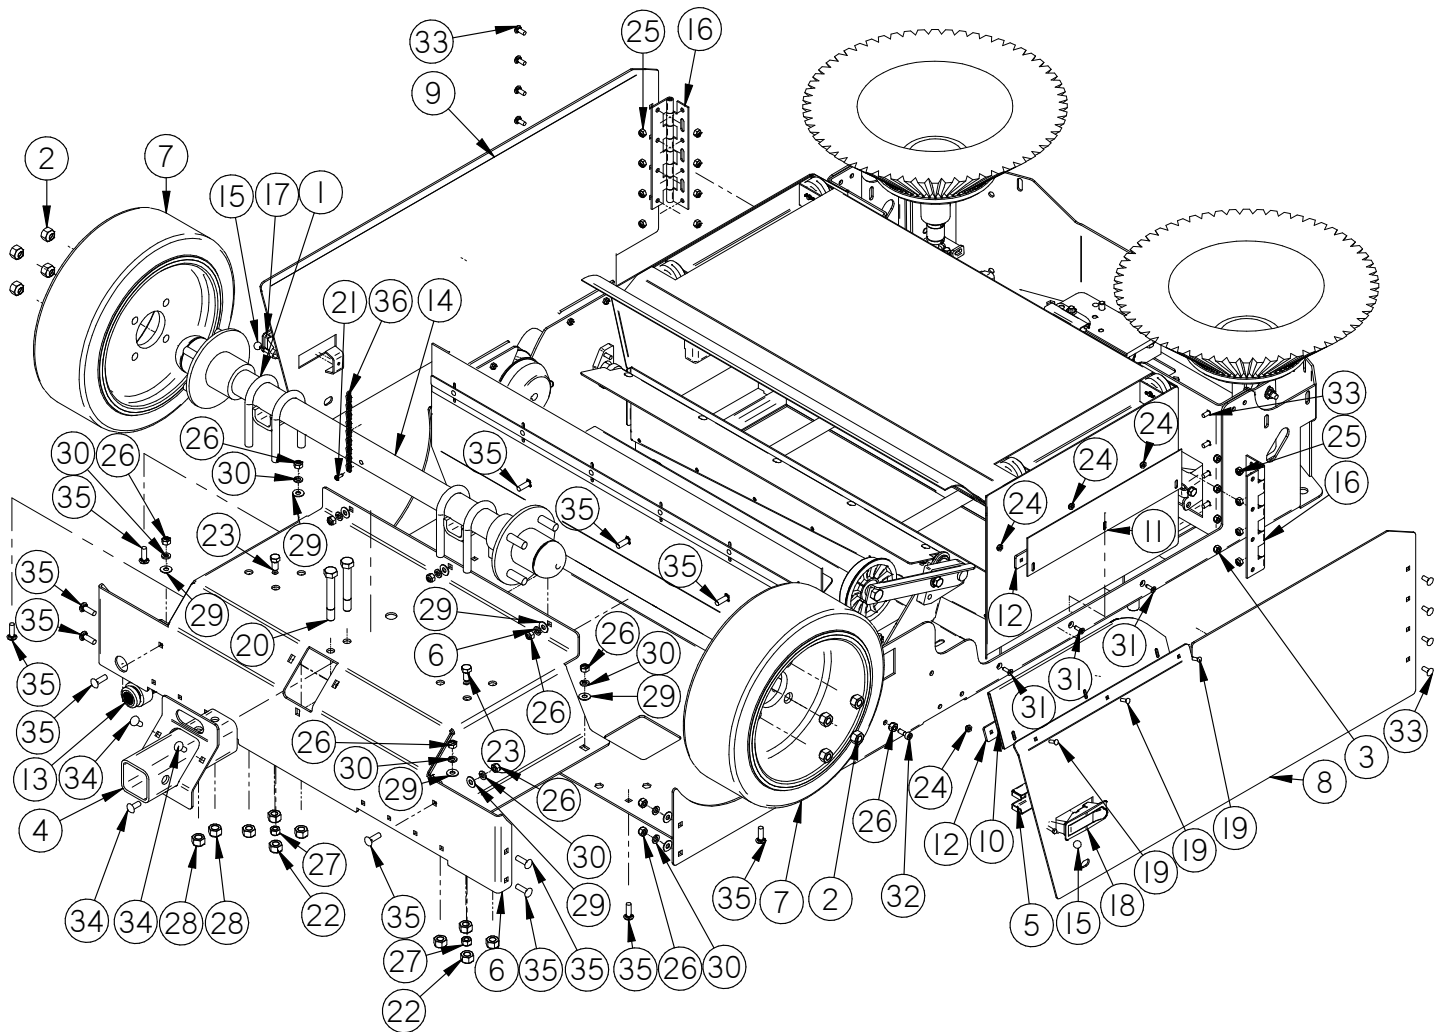

Rear Axle

Item	Part No.	Part Description	Qty.
1	290-6186	1/2-20 X 1-1/4 " U BOLT	4
2	290-6187	LUG NUT, 1/2"- 20	8
3	349-1100	MAIN FRAME	1
4	349-1190	TRAILER HITCH RECEIVER	1
5	349-1300	LATCH COVER	1
6	349-5000	STRAIGHT AXLE MOUNT	1
7	349-6180	14" REAR WHEEL	2
8	349-9507	LEFT SIDE DOOR	1
9	349-9508	RIGHT SIDE DOOR	1
10	349-9509	LEFT SIDE DOOR CURTAIN	1
11	349-9510	HOPPER SIDE CURTAIN	1
12	349-9515	LEFT CURTAIN BAND	2
13	370-2930	ALARM (91 dPa)	1
14	370-6040	REAR AXLE	1
15	5-100	GROMMET	2
16	5-122	8" SS HINGE	2
17	5-130	DOOR LATCH	1
18	5-130	DOOR LATCH	1
19	H-0172519	CB #10-32 X 5/8" SS	4
20	H-13217	HCS 1/2"-13 X 3-1/2" SS	2
21	H-31810	#10-16 X 1/2 DRILL TAP	1
22	H-37130	NYLOK NUT, 1/2"- 20	8
23	H-70103	HCS 3/8"-16 X 3/4" SS	2
24	H-70858	NYLOK #10-32 SS	7
25	H-70860	NYLOK 1/4"- 20 SS	16
26	H-70861	NYLOK 5/16" - 18 SS	18
27	H-70862	NYLOK 3/8"-16 SS	2
28	H-70864	NYLOK 1/2"-13 SS	2
29	H-71015	FW 5/16 ID X 3/4 OD SS	13
30	H-71065	LW 5/16" SS	13
31	H-72683	FHP #10-32 X 5/8" SS	3
32	H-73494	SHCS 5/16-18 X 3/4 SS	2
33	H-74418	CB 1/4"- 20 X 5/8" S/S	16
34	H-74429	CB 5/16"- 18 X 3/4" SS	3
35	H-74430	CB 5/16"- 18 X 1" SS	13
36	T-360824SI000	10" GOLD GROUDING CHAIN	1